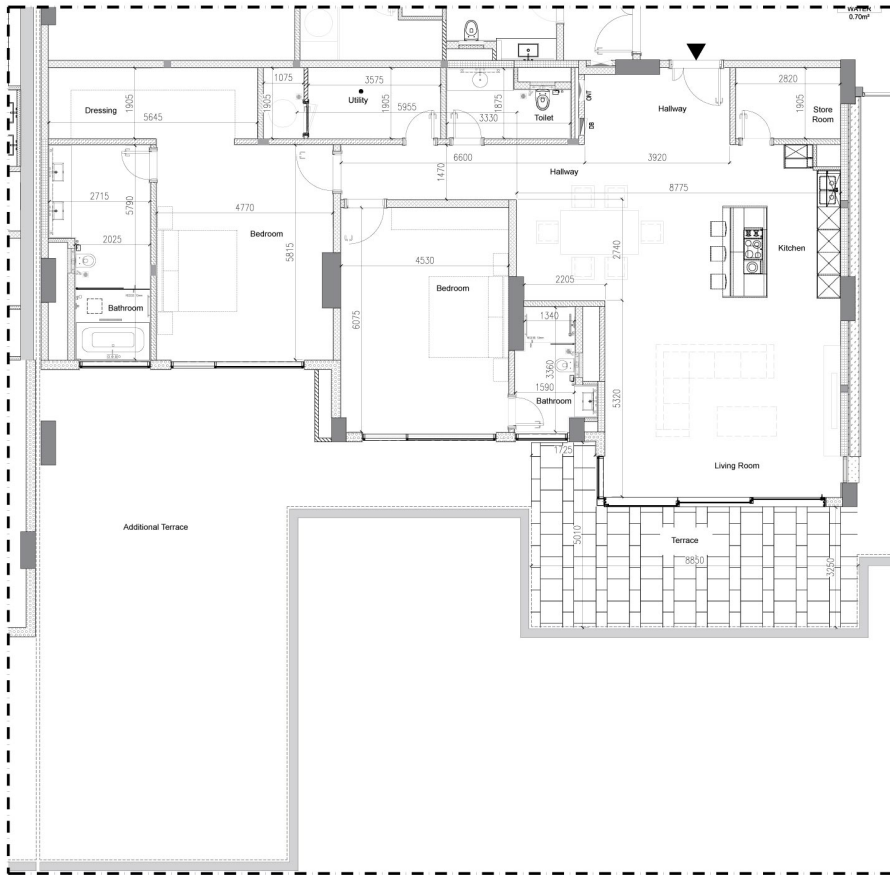

UNIT CODE

S A 01 2 1

UNIT AREA: 2356 sqft.
TERRACE AREA: 344 sqft.
ADDITIONAL TERRACE AREA : 1087 sqft.

2 BED
SA0121