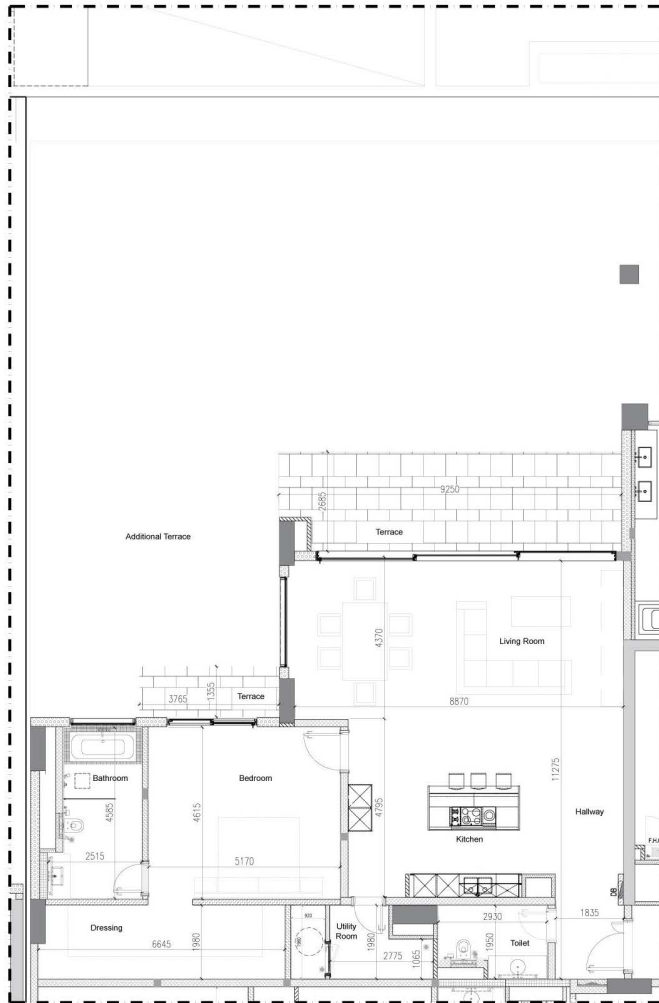

UNIT CODE

S A 01 2 2

UNIT AREA: 1712 sqft.
TERRACE AREA: 314 sqft.
ADDITIONAL TERRACE AREA : 1905 sqft.

1 BED
SA0122