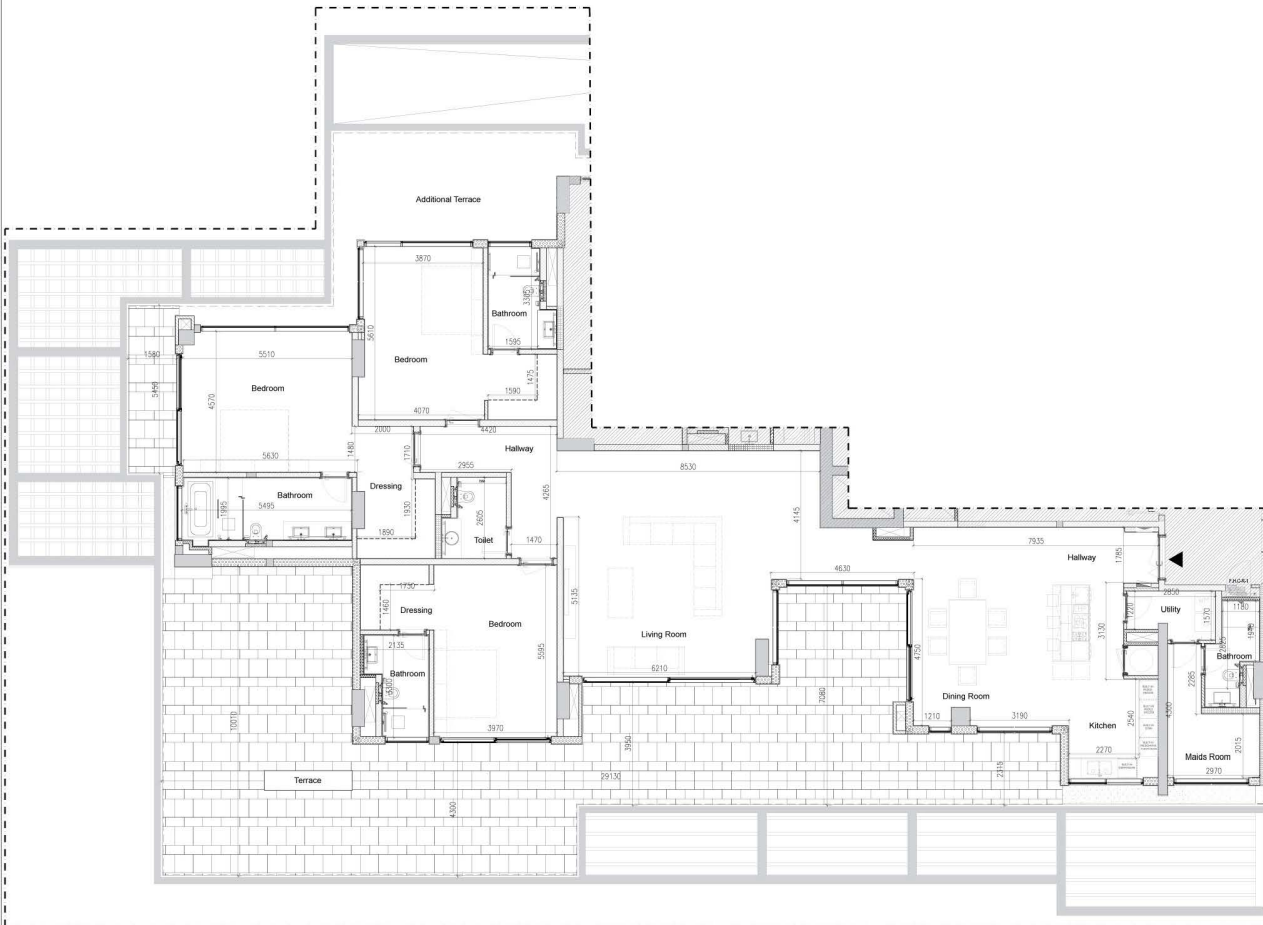

UNIT CODE

S A 01 1 1

albarari

SEVENTH HEAVEN
THE SIGNATURE COLLECTION

UNIT AREA: 3294 sqft.
TERRACE AREA: 1787 sqft.
ADDITIONAL TERRACE AREA : 388 sqft.

3 BED
SA0111