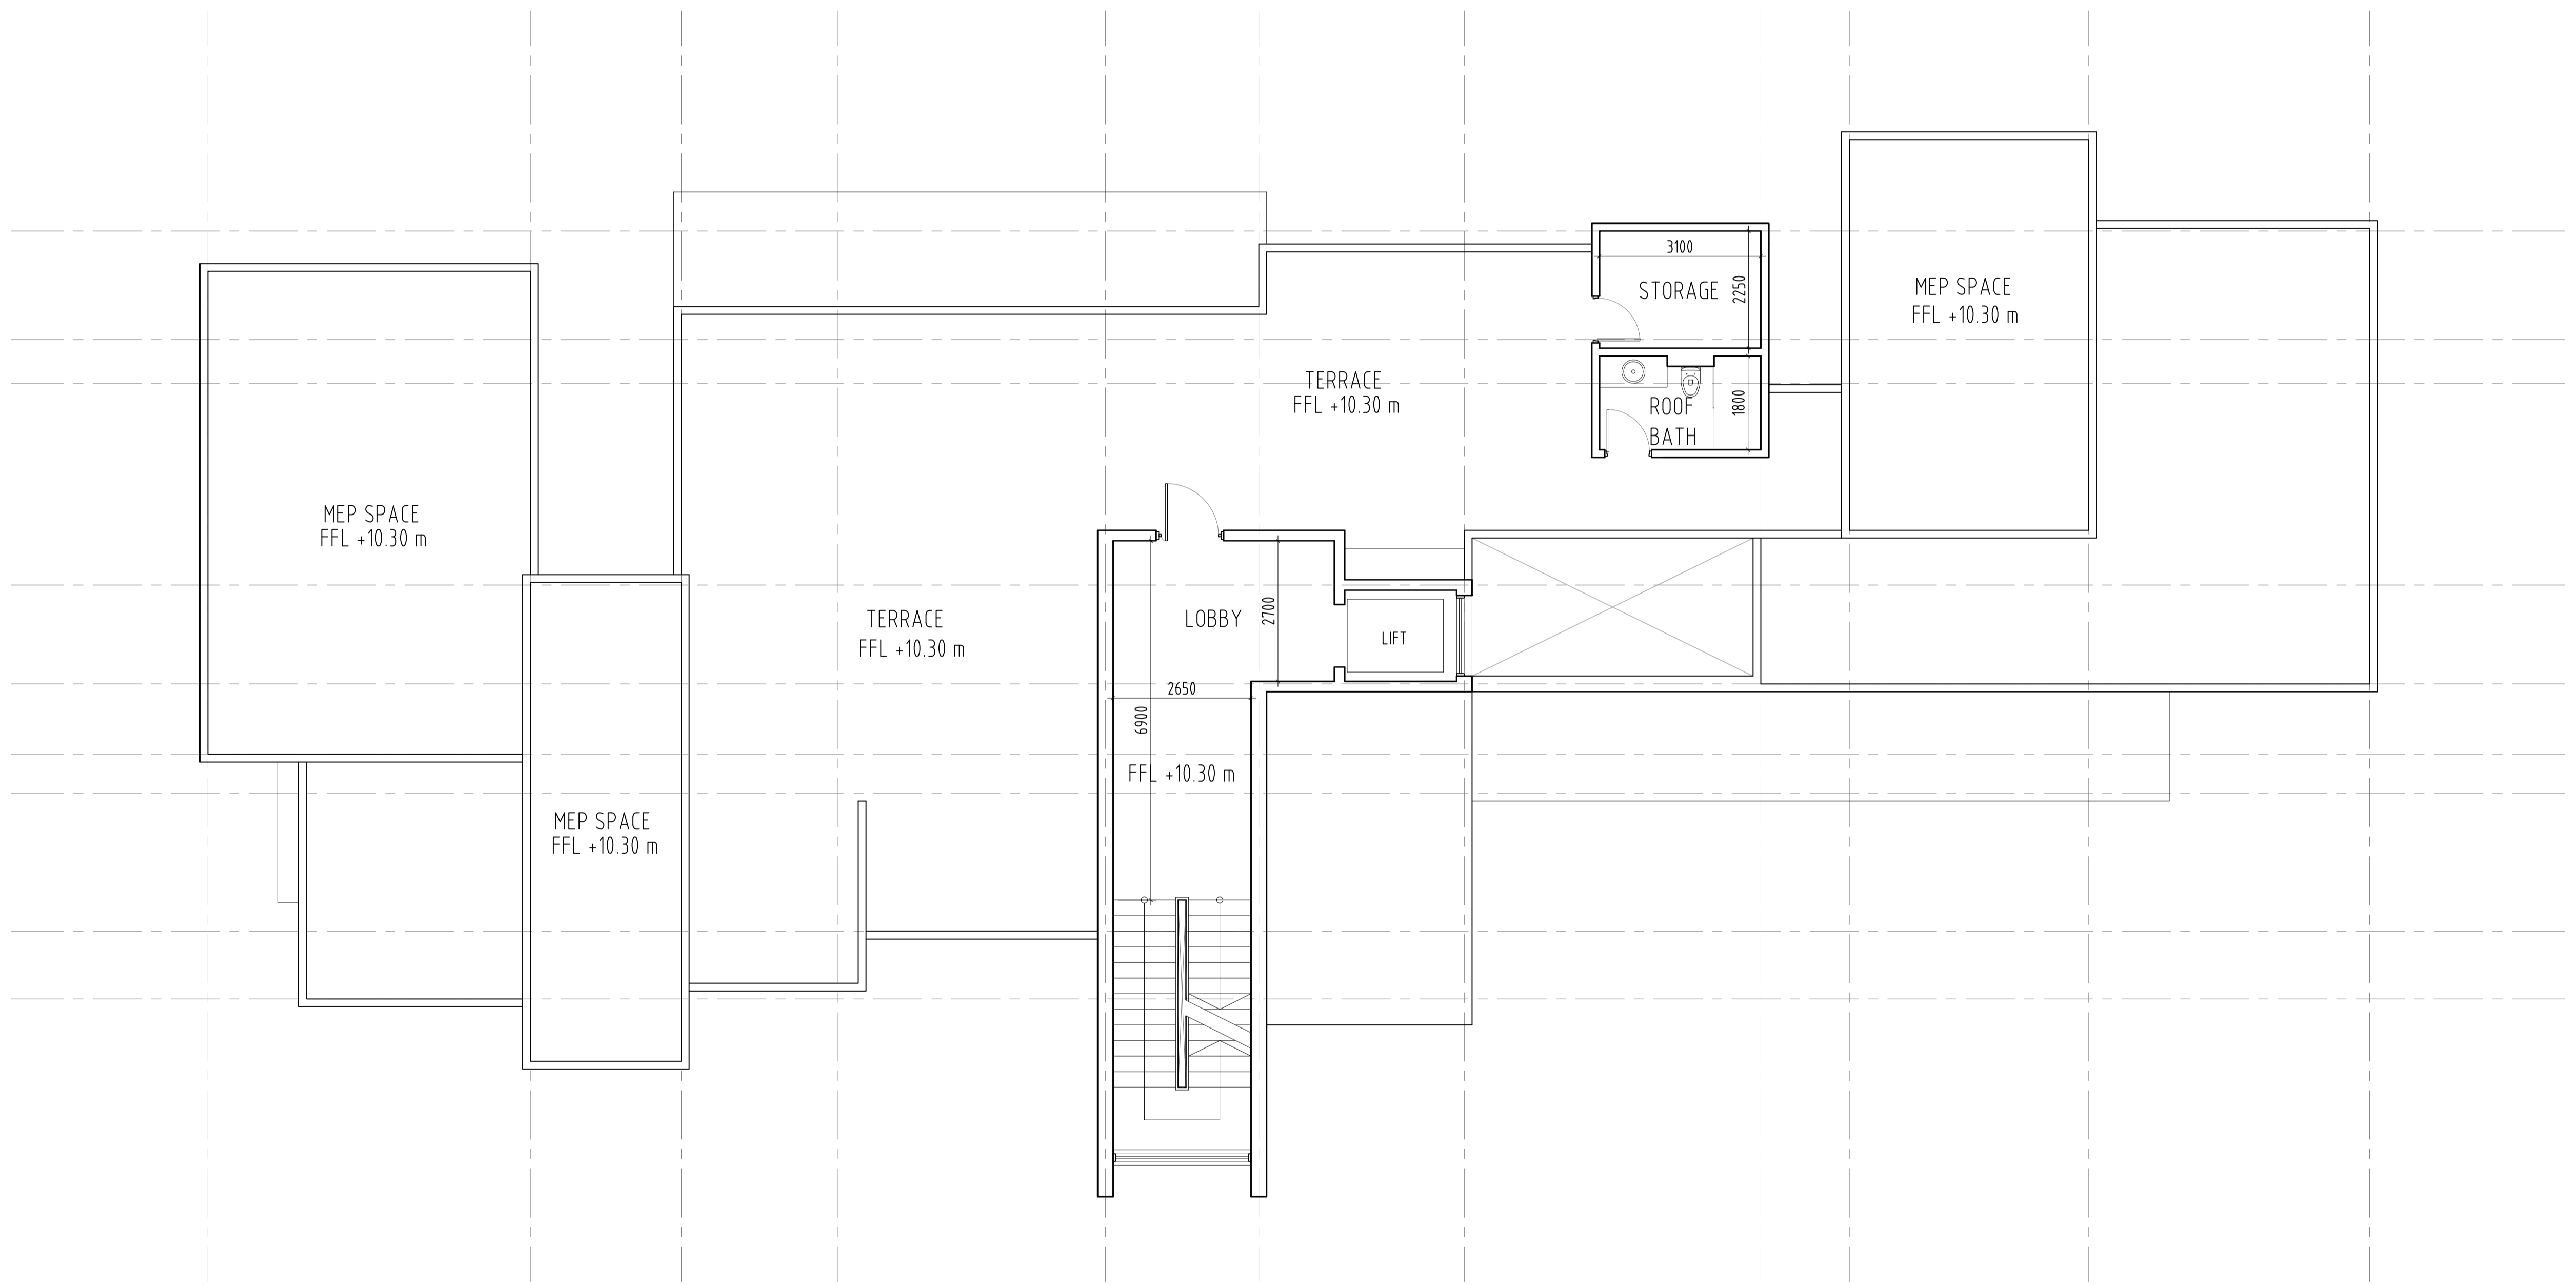

THE RESERVE

YOUR DREAM HOME IN AL BARARI

DESIGN-A FLOOR PLANS

BUA = 363 M2 / 3,907 SQFT

TYPE\_A

BASEMENT PLAN  
scale 1 : 150/A3

THE RESERVE

BUA = 552 M2 / 5,942 SQFT

THE RESERVE

YOUR DREAM HOME IN AL BARARI

DESIGN-B FLOOR PLANS

BUA = 187 M2 / 2,013 SQFT

TYPE\_B

BASEMENT PLAN  
scale 1 : 150/A3

THE RESERVE

BUA = 734 M2 / 7,901 SQFT  
 FAR = 623 M2 / 6,706 SQFT

[www.albarari.com](http://www.albarari.com)  
[www.thereserve.ae](http://www.thereserve.ae)

THE RESERVE

YOUR DREAM HOME IN AL BARARI

DESIGN-C FLOOR PLANS

BUA : 294.50 SQM / 3169.97 SQFT.

TYPE\_C  
 BASEMENT FLOOR PLAN  
 scale 1 : 150/A3

TOTAL BUA : 1323.47 SQM / 14245.71 SQFT

BUA : 537.19 SQM / 5782.27 SQFT.

BUA : 428.72 SQM / 4614.70 SQFT.

TYPE\_C  
 FIRST FLOOR PLAN  
 scale 1 : 150/A3

BUA : 63.06 / 678.77 SQFT

TYPE\_C  
ROOF FLOOR PLAN  
scale 1 : 150/A3