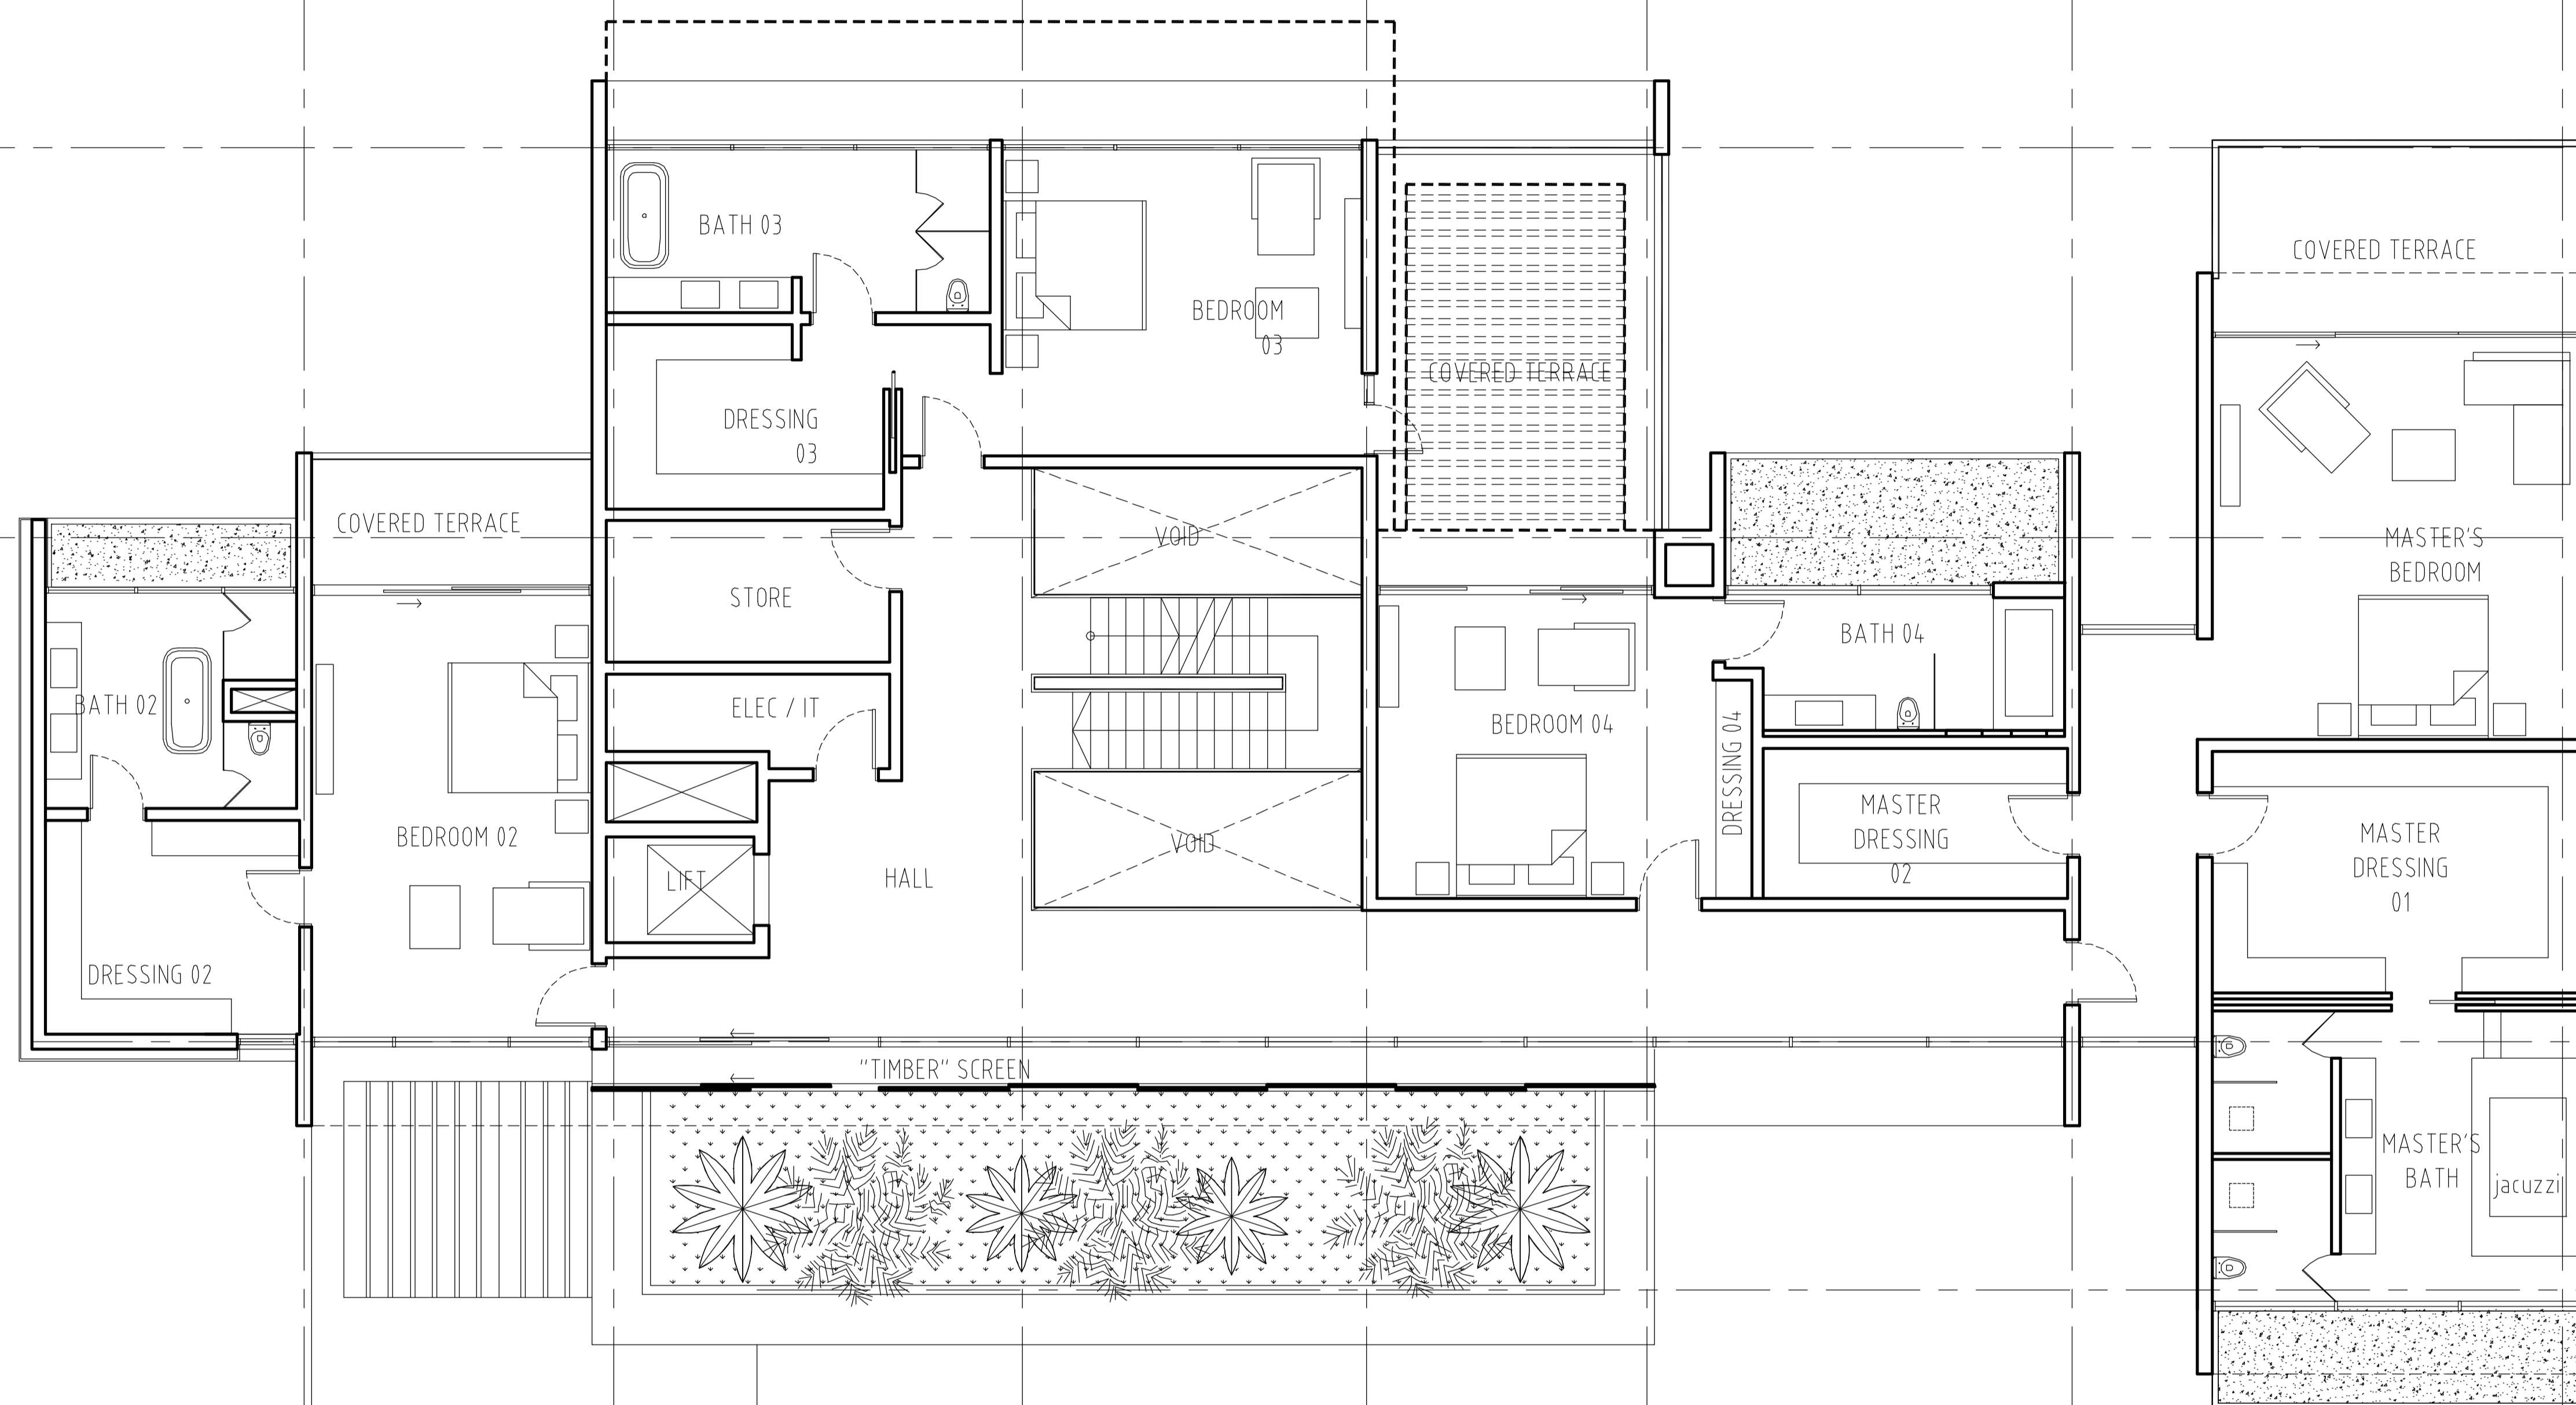

THE RESERVE

YOUR DREAM HOME IN AL BARARI

DESIGN-A FLOOR PLANS

BUA = 363 M2 / 3,907 SQFT

TYPE\_A

BASEMENT PLAN  
scale 1 : 150/A3

THE RESERVE

BUA = 552 M2 / 5,942 SQFT

FAR = 571 M2 / 6,146 SQFT

TYPE\_A

FIRST FLOOR PLAN  
scale 1 : 150/A3

THE RESERVE

BUA = 56 M2 / 603 SQFT  
FAR = 53 M2 / 570 SQFT

TYPE\_A

ROOF PLAN  
scale 1 : 150/A3

THE RESERVE

THE RESERVE

YOUR DREAM HOME IN AL BARARI

DESIGN-B FLOOR PLANS

BUA = 187 M2 / 2,013 SQFT

TYPE\_B

BASEMENT PLAN  
scale 1 : 150/A3

THE RESERVE

BUA = 734 M2 / 7,901 SQFT  
 FAR = 623 M2 / 6,706 SQFT

TOTAL BUA = 1609 M2 / 17,319 SQFT  
 TOTAL FAR = 1347 M2 / 14,499 SQFT

**TYPE B**

**GROUND FLOOR PLAN**  
 scale 1 : 150/A3

**THE RESERVE**

BUA = 628 M2 / 6,760 SQFT  
 FAR = 672 M2 / 7,233 SQFT

TYPE\_B

FIRST FLOOR PLAN  
 scale 1 : 150/A3