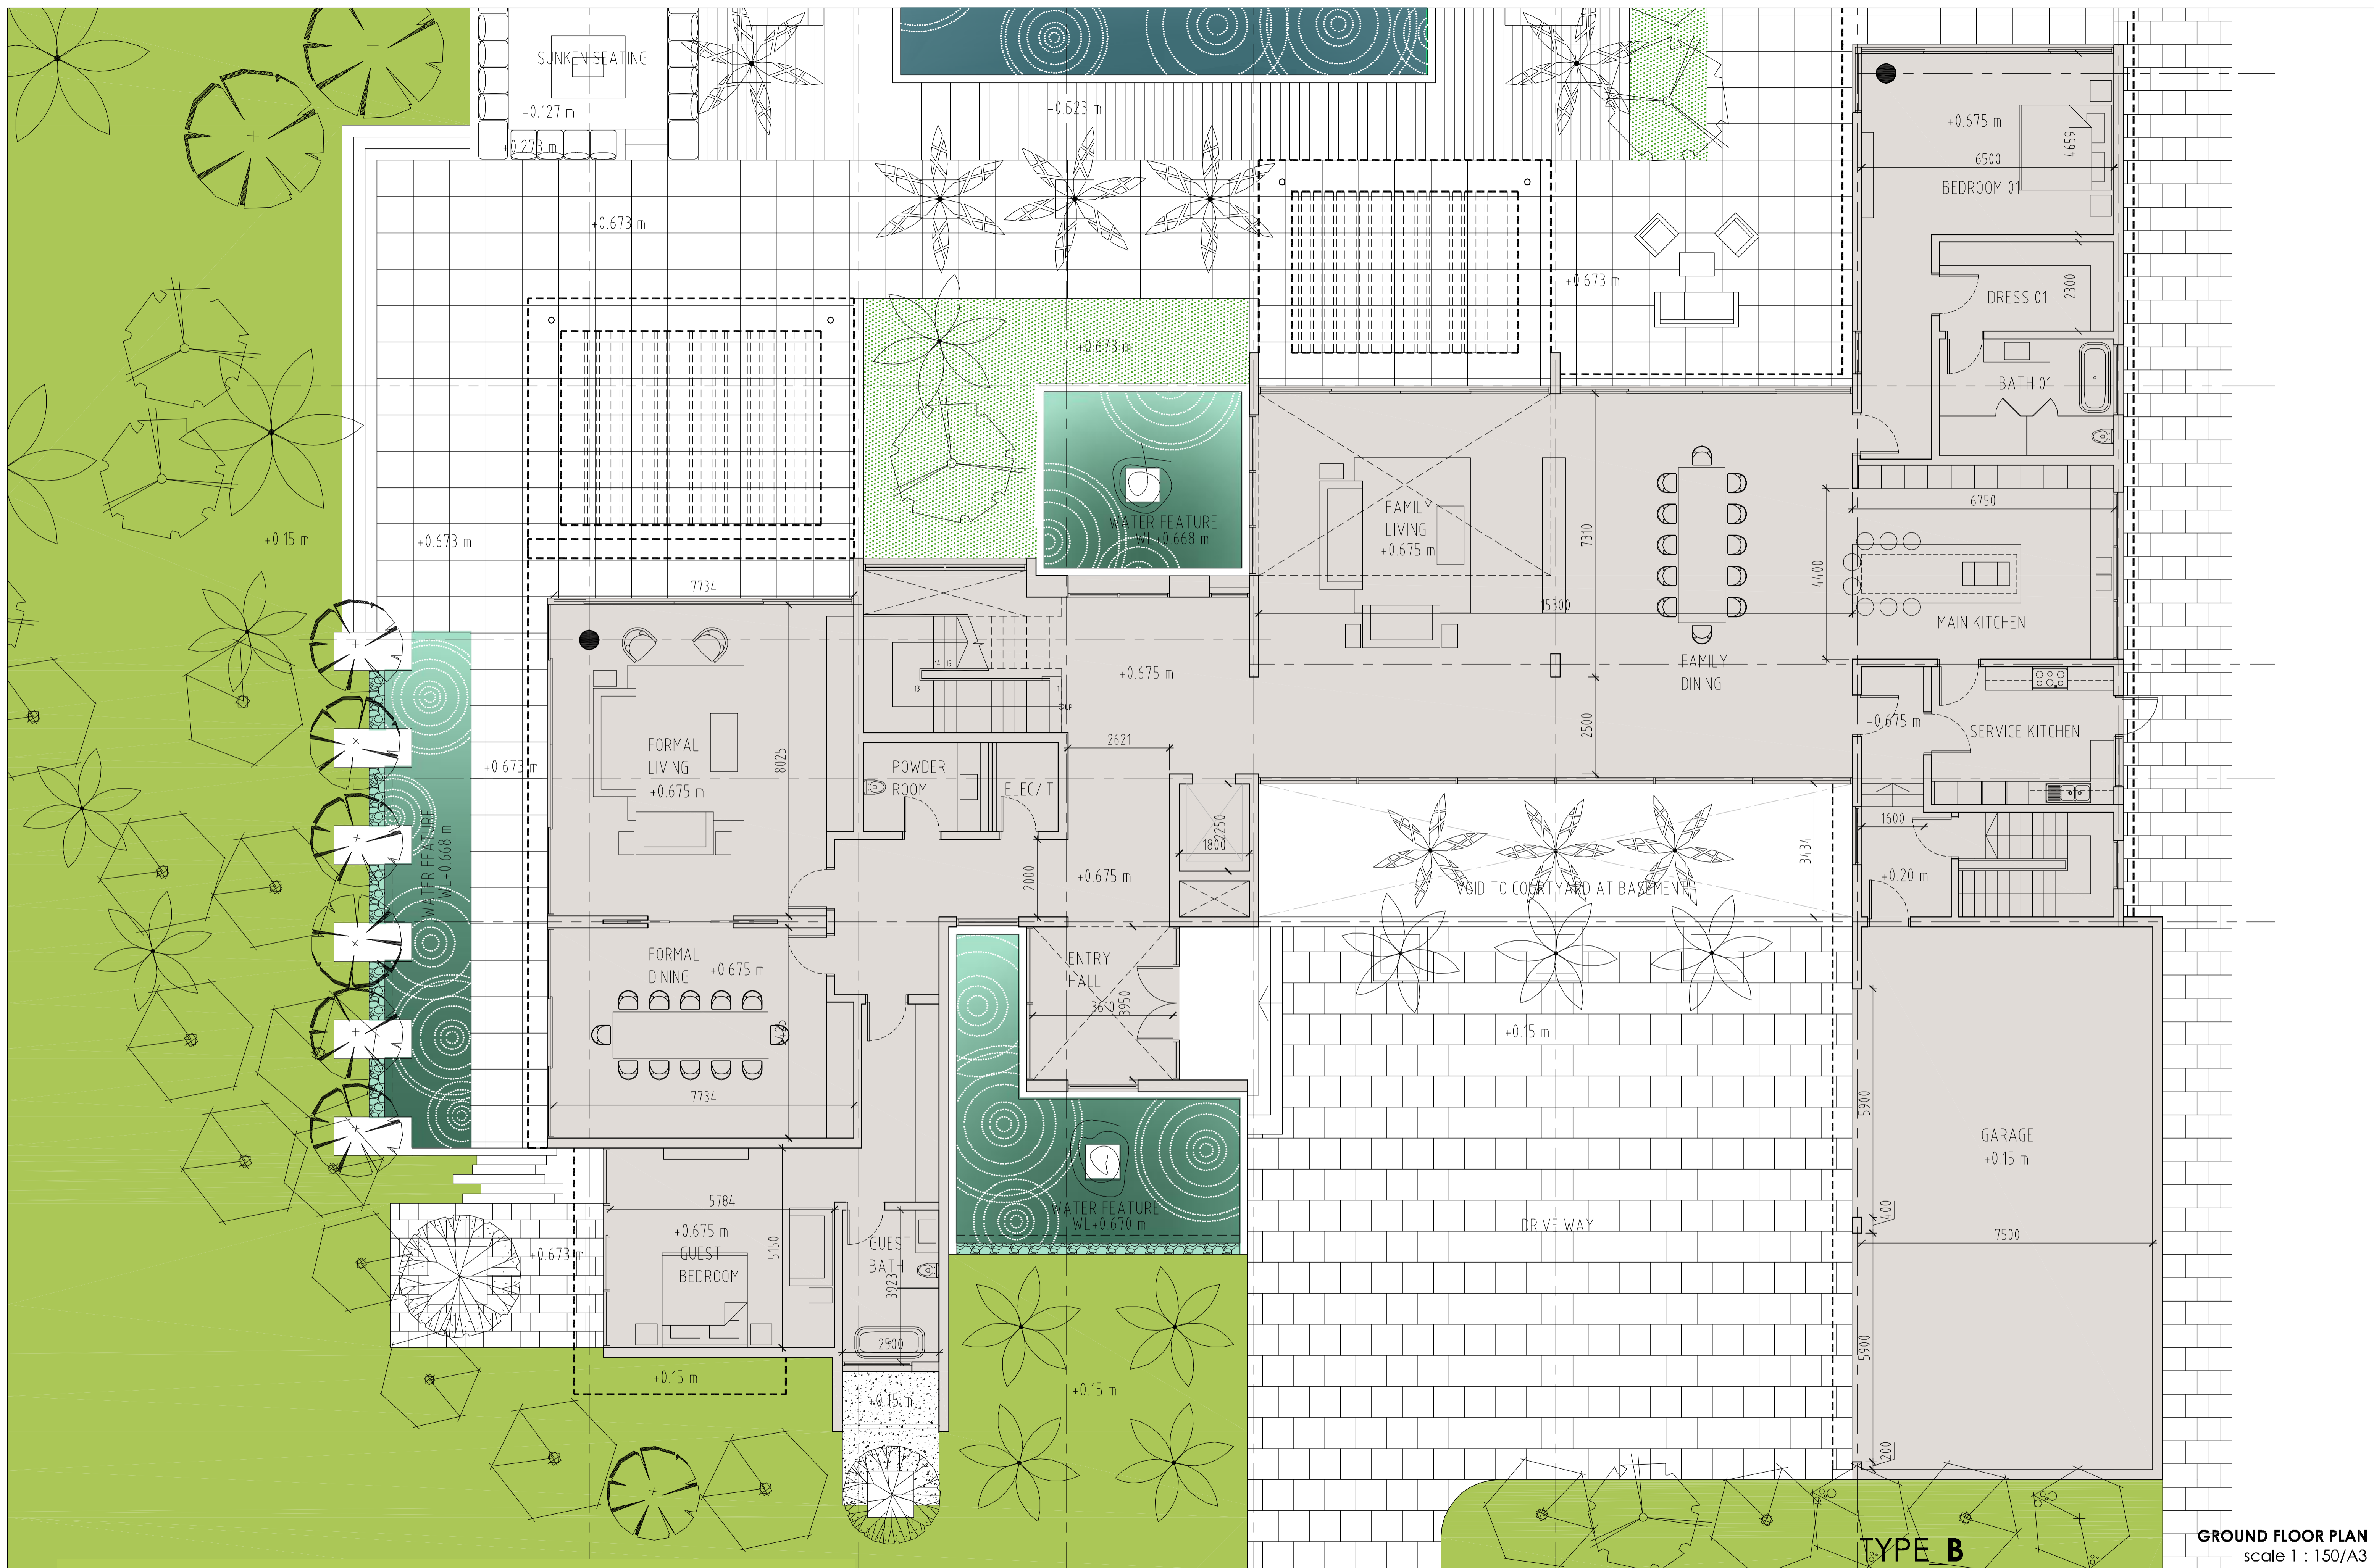

THE RESERVE

YOUR DREAM HOME IN AL BARARI

DESIGN-B FLOOR PLANS

BUA = 187 M2 / 2,013 SQFT

TYPE\_B

BASEMENT PLAN  
scale 1 : 150/A3

THE RESERVE

BUA = 734 M2 / 7,901 SQFT  
 FAR = 623 M2 / 6,706 SQFT

TOTAL BUA = 1609 M2 / 17,319 SQFT  
 TOTAL FAR = 1347 M2 / 14,499 SQFT

**TYPE B**

**GROUND FLOOR PLAN**  
 scale 1 : 150/A3

**THE RESERVE**

BUA = 628 M2 / 6,760 SQFT  
 FAR = 672 M2 / 7,233 SQFT

TYPE\_B

FIRST FLOOR PLAN  
 scale 1 : 150/A3

THE RESERVE

BUA = 60 M2 / 646 SQFT  
FAR = 52 M2 / 560 SQFT

TYPE\_B

ROOF PLAN  
scale 1 : 150/A3

THE RESERVE

albarari 

For further inquiries, please contact us at +971 4 388 6030 or [sales@albarari.com](mailto:sales@albarari.com)

[www.albarari.com](http://www.albarari.com)  
[www.thereserve.ae](http://www.thereserve.ae)

THE RESERVE

YOUR DREAM HOME IN AL BARARI

DESIGN-C FLOOR PLANS

BUA : 294.50 SQM / 3169.97 SQFT.

TYPE\_C  
 BASEMENT FLOOR PLAN  
 scale 1 : 150/A3