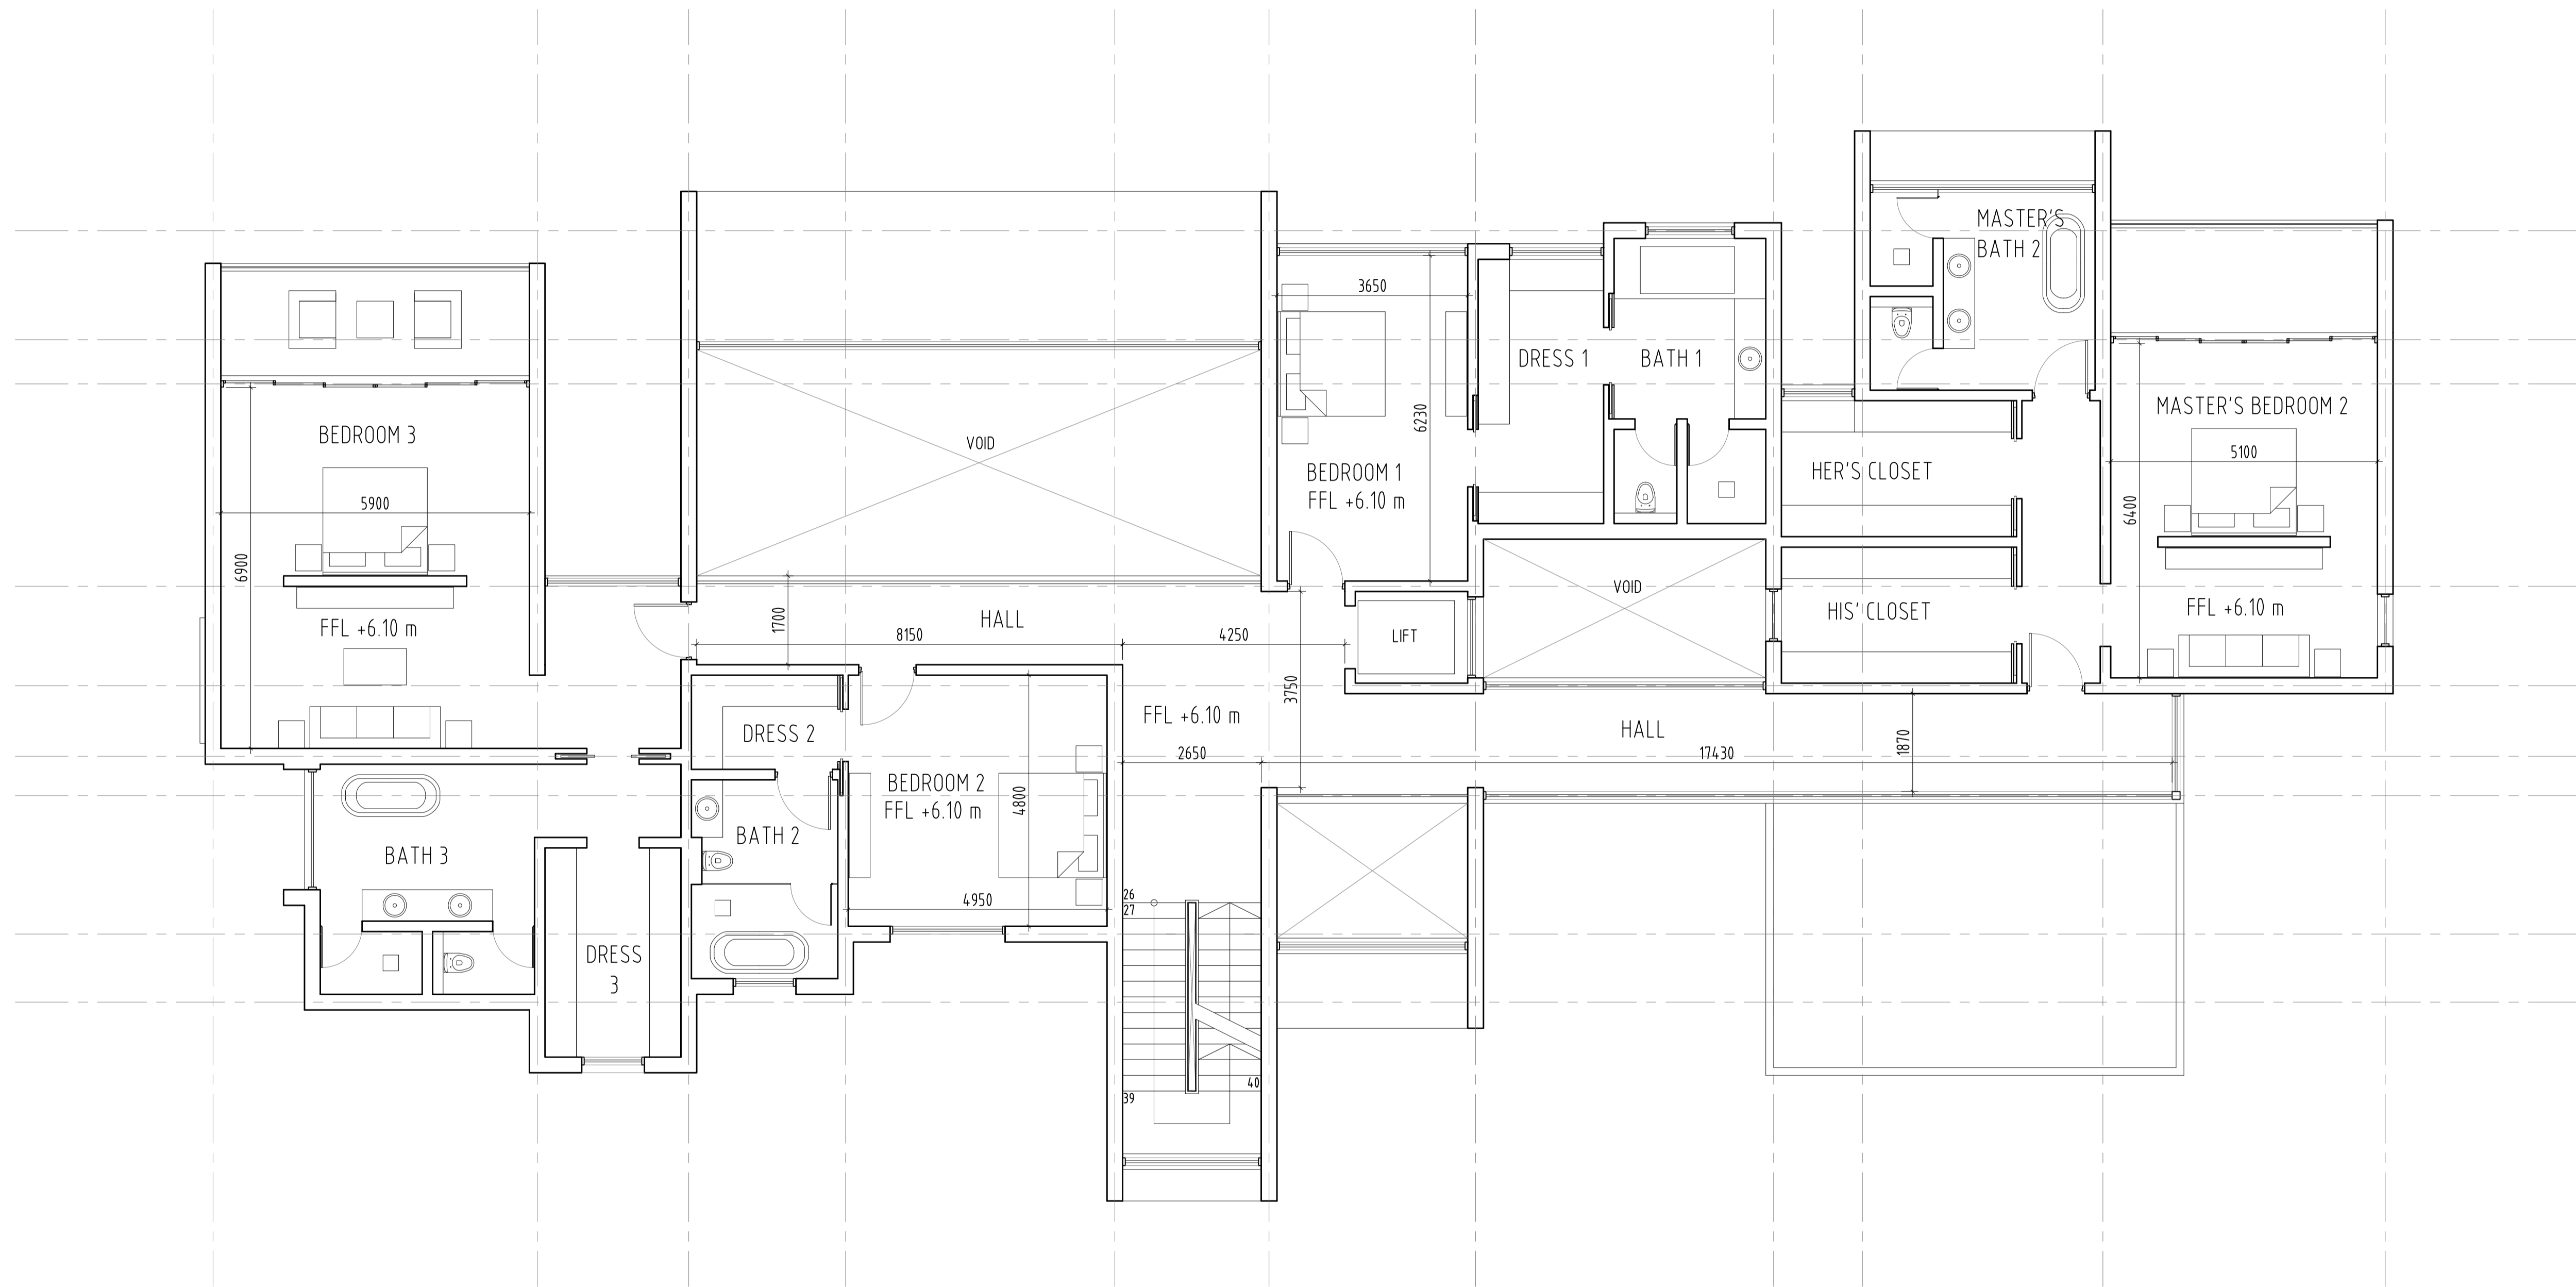

THE RESERVE

YOUR DREAM HOME IN AL BARARI

DESIGN-A FLOOR PLANS

BUA = 363 M2 / 3,907 SQFT

TYPE\_A

BASEMENT PLAN  
scale 1 : 150/A3

THE RESERVE

BUA = 552 M2 / 5,942 SQFT

THE RESERVE

BUA = 60 M2 / 646 SQFT  
FAR = 52 M2 / 560 SQFT

TYPE\_B

ROOF PLAN  
scale 1 : 150/A3

THE RESERVE

albarari 

For further inquiries, please contact us at +971 4 388 6030 or [sales@albarari.com](mailto:sales@albarari.com)

[www.albarari.com](http://www.albarari.com)  
[www.thereserve.ae](http://www.thereserve.ae)

THE RESERVE

YOUR DREAM HOME IN AL BARARI

DESIGN-C FLOOR PLANS

BUA : 294.50 SQM / 3169.97 SQFT.

TYPE\_C  
 BASEMENT FLOOR PLAN  
 scale 1 : 150/A3

TOTAL BUA : 1323.47 SQM / 14245.71 SQFT

BUA : 537.19 SQM / 5782.27 SQFT.

BUA : 428.72 SQM / 4614.70 SQFT.

TYPE\_C  
 FIRST FLOOR PLAN  
 scale 1 : 150/A3

BUA : 63.06 / 678.77 SQFT

TYPE\_C  
ROOF FLOOR PLAN  
scale 1 : 150/A3