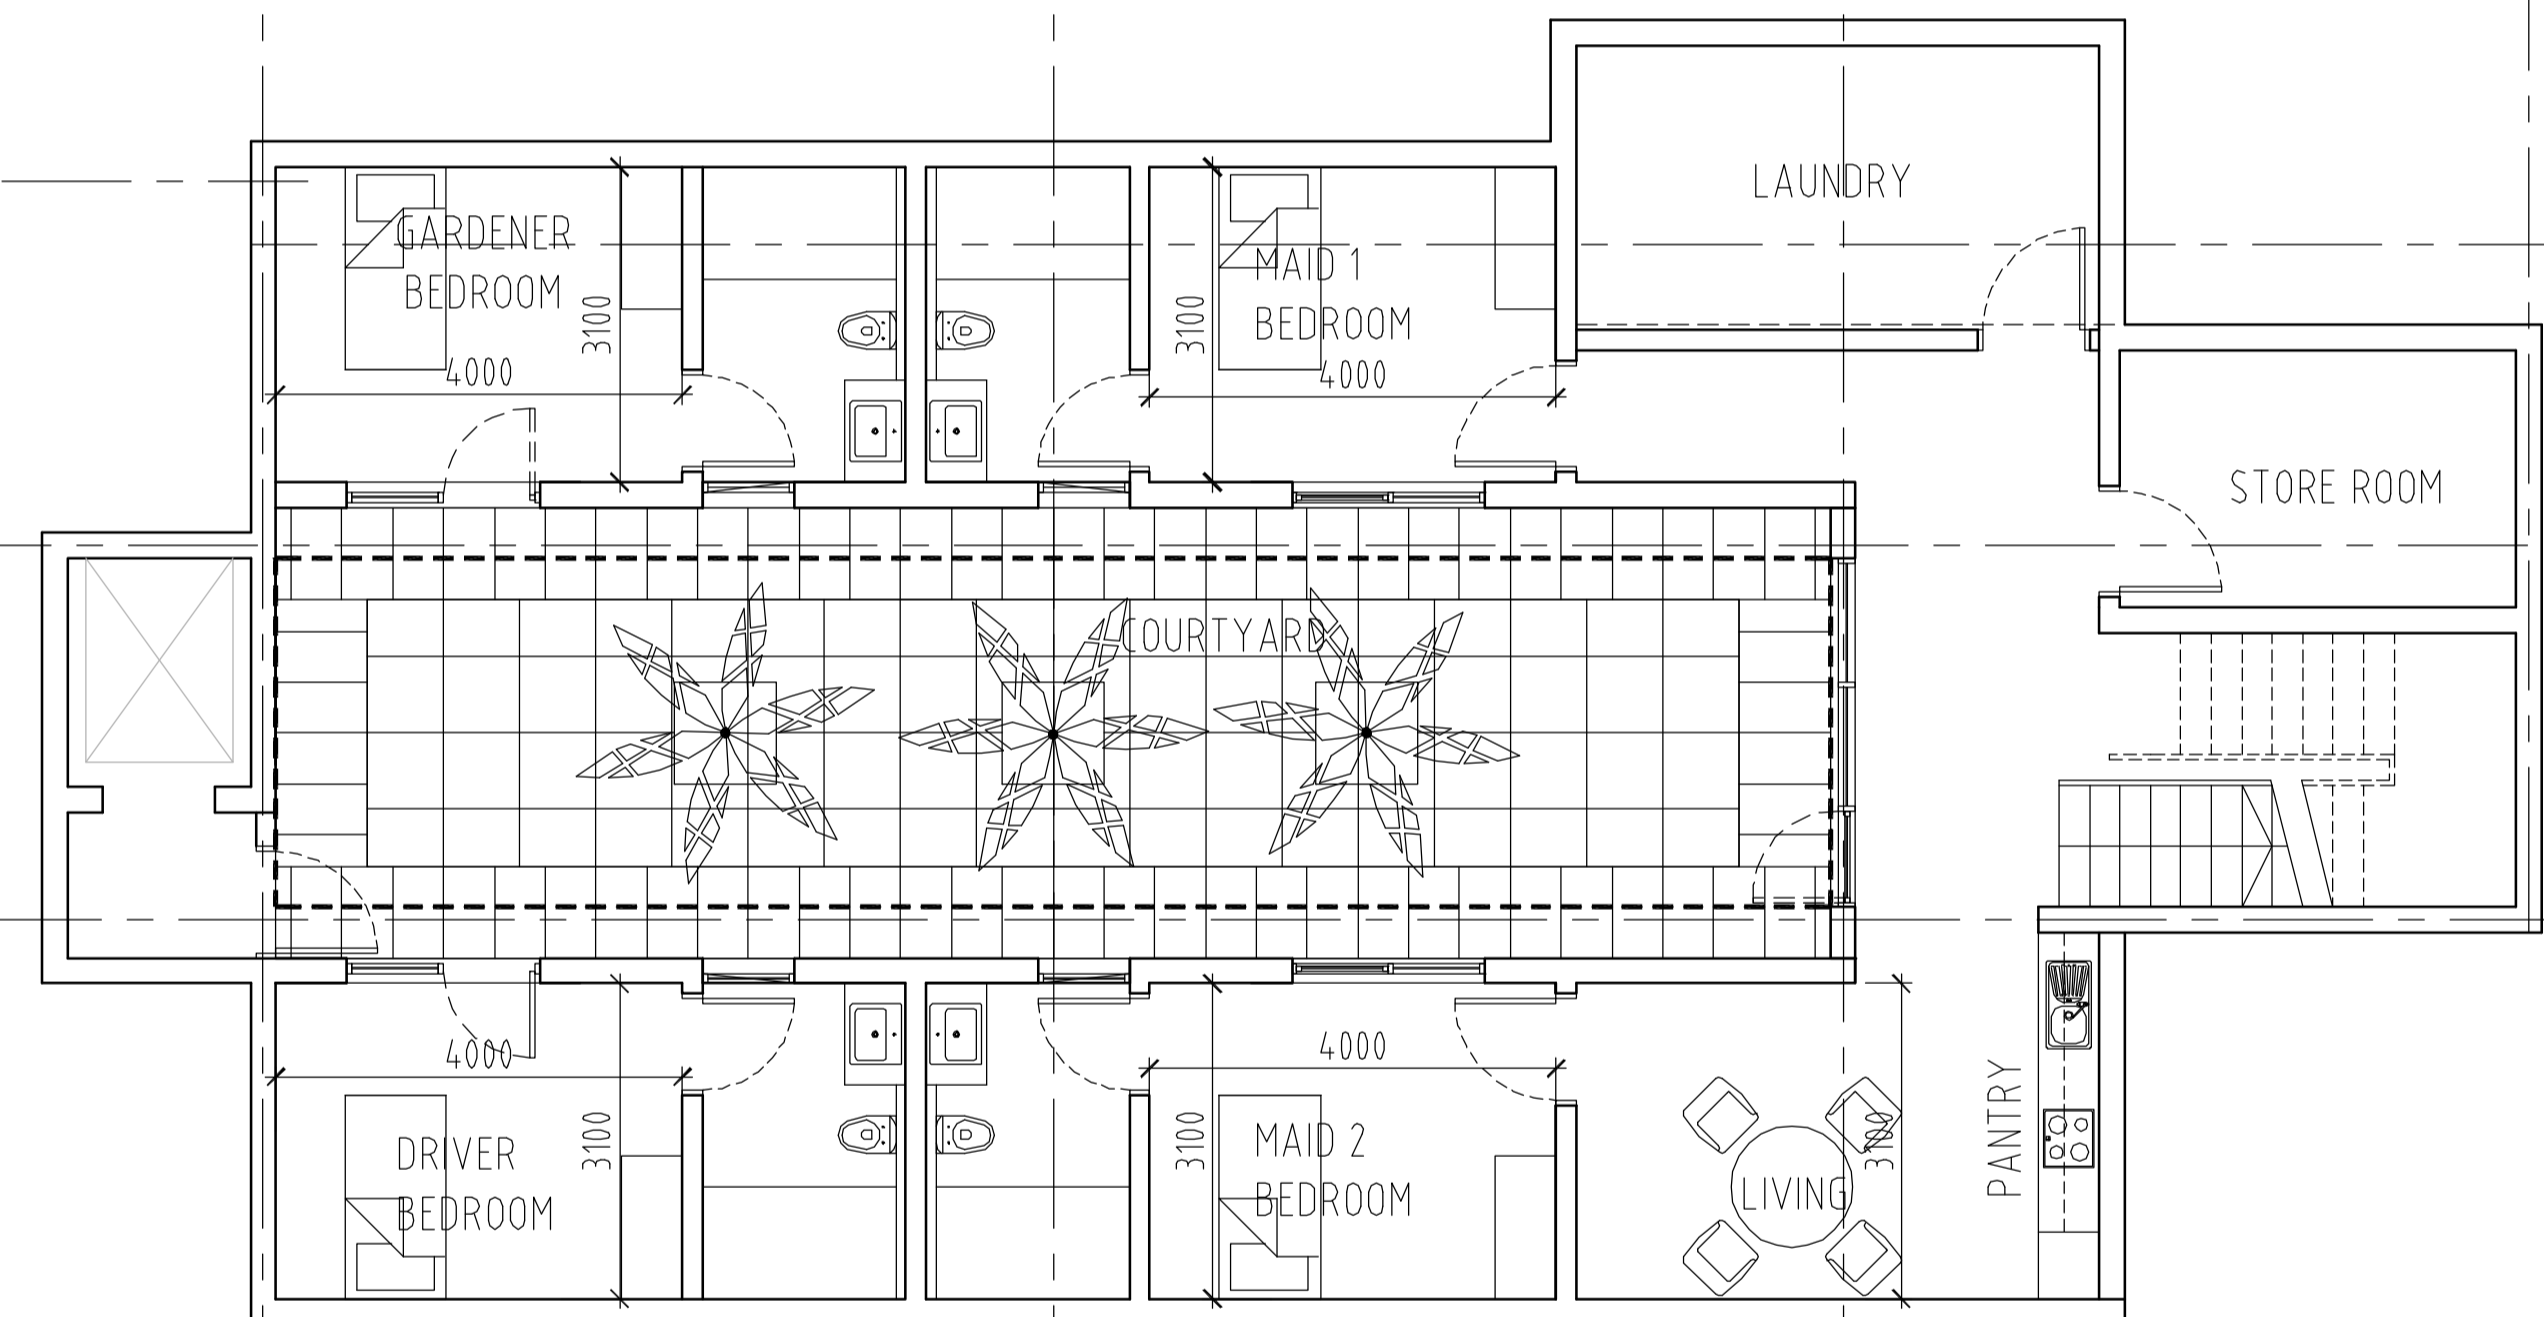

THE RESERVE

YOUR DREAM HOME IN AL BARARI

DESIGN-B FLOOR PLANS

BUA = 187 M2 / 2,013 SQFT

TYPE\_B

BASEMENT PLAN  
scale 1 : 150/A3

THE RESERVE

BUA = 734 M2 / 7,901 SQFT  
 FAR = 623 M2 / 6,706 SQFT

TOTAL BUA = 1609 M2 / 17,319 SQFT  
 TOTAL FAR = 1347 M2 / 14,499 SQFT

**TYPE B**

**GROUND FLOOR PLAN**  
 scale 1 : 150/A3

**THE RESERVE**

BUA = 628 M2 / 6,760 SQFT  
 FAR = 672 M2 / 7,233 SQFT

TYPE\_B

FIRST FLOOR PLAN  
 scale 1 : 150/A3

THE RESERVE

BUA = 60 M2 / 646 SQFT  
FAR = 52 M2 / 560 SQFT

TYPE\_B

ROOF PLAN  
scale 1 : 150/A3

THE RESERVE

albarari 

For further inquiries, please contact us at +971 4 388 6030 or [sales@albarari.com](mailto:sales@albarari.com)