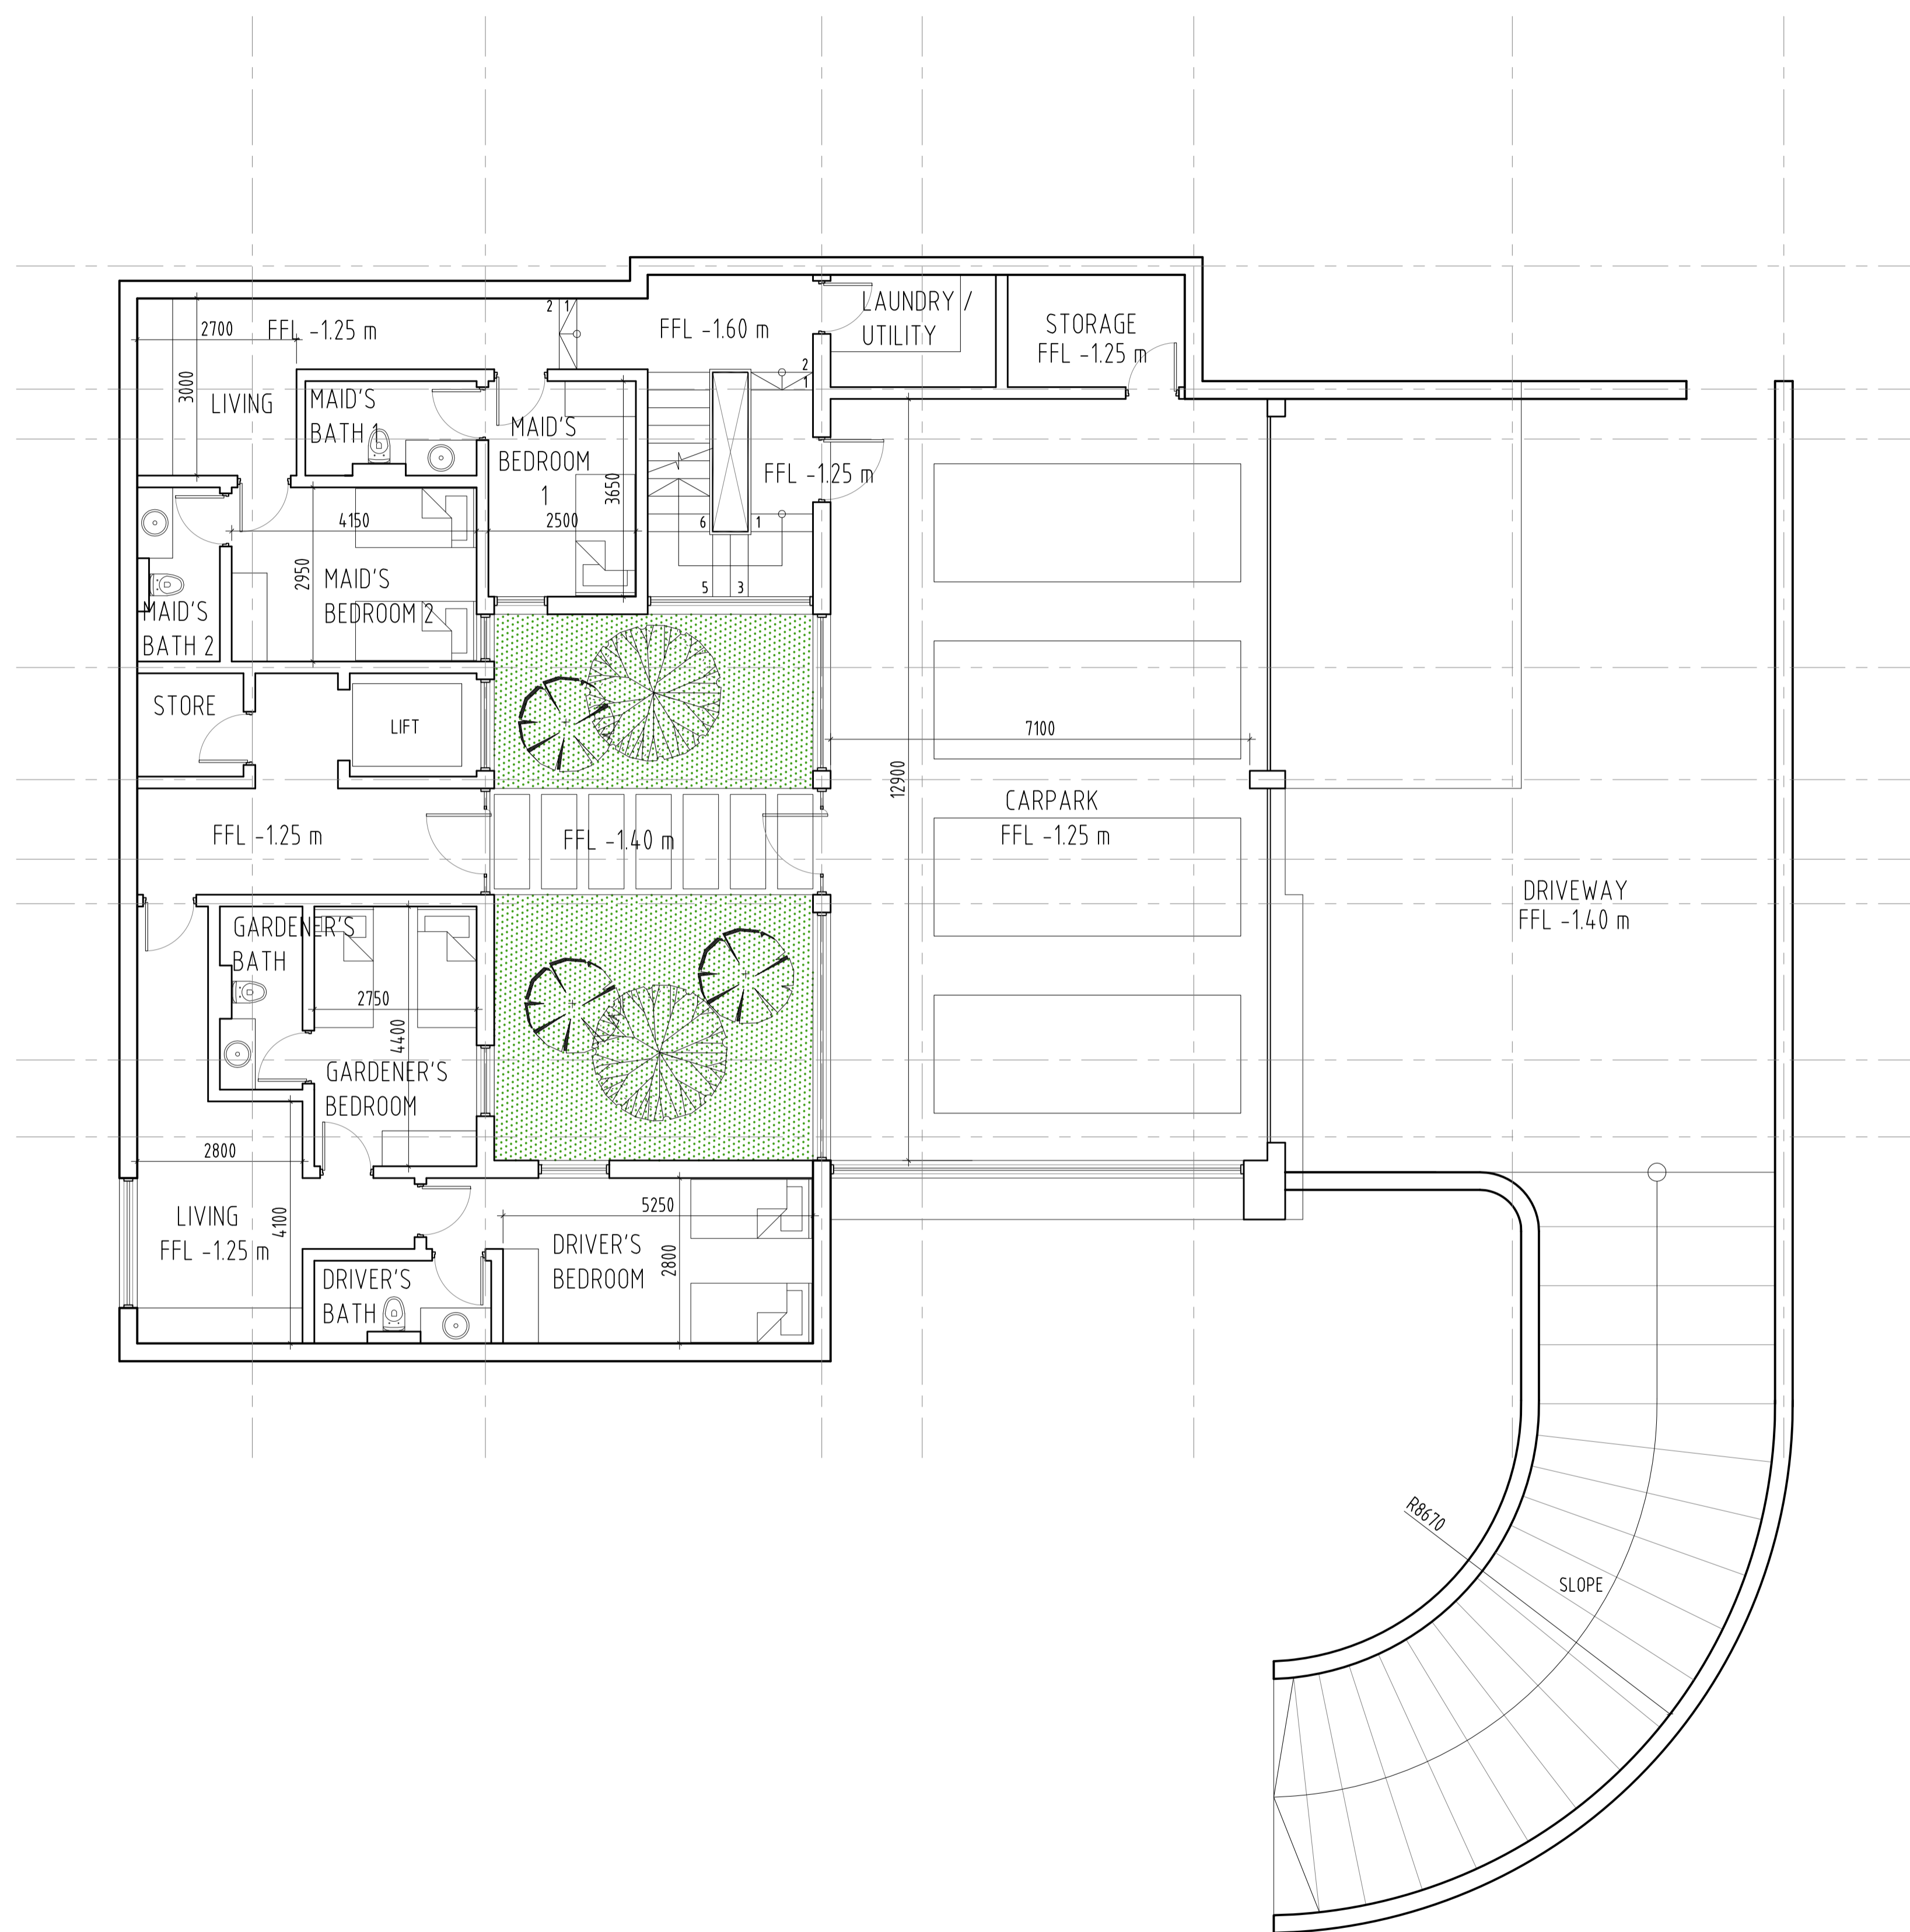

THE RESERVE

YOUR DREAM HOME IN AL BARARI

DESIGN-A FLOOR PLANS

BUA = 363 M2 / 3,907 SQFT

TYPE\_A

BASEMENT PLAN  
scale 1 : 150/A3

THE RESERVE

BUA = 552 M2 / 5,942 SQFT

THE RESERVE

BUA = 60 M2 / 646 SQFT  
FAR = 52 M2 / 560 SQFT

TYPE\_B

ROOF PLAN  
scale 1 : 150/A3

THE RESERVE

albarari 

For further inquiries, please contact us at +971 4 388 6030 or [sales@albarari.com](mailto:sales@albarari.com)

[www.albarari.com](http://www.albarari.com)  
[www.thereserve.ae](http://www.thereserve.ae)

THE RESERVE

YOUR DREAM HOME IN AL BARARI

DESIGN-C FLOOR PLANS

BUA : 294.50 SQM / 3169.97 SQFT.

TYPE\_C  
 BASEMENT FLOOR PLAN  
 scale 1 : 150/A3

TOTAL BUA : 1323.47 SQM / 14245.71 SQFT

BUA : 537.19 SQM / 5782.27 SQFT.

BUA : 428.72 SQM / 4614.70 SQFT.

TYPE\_C  
 FIRST FLOOR PLAN  
 scale 1 : 150/A3

BUA : 63.06 / 678.77 SQFT

TYPE\_C  
ROOF FLOOR PLAN  
scale 1 : 150/A3