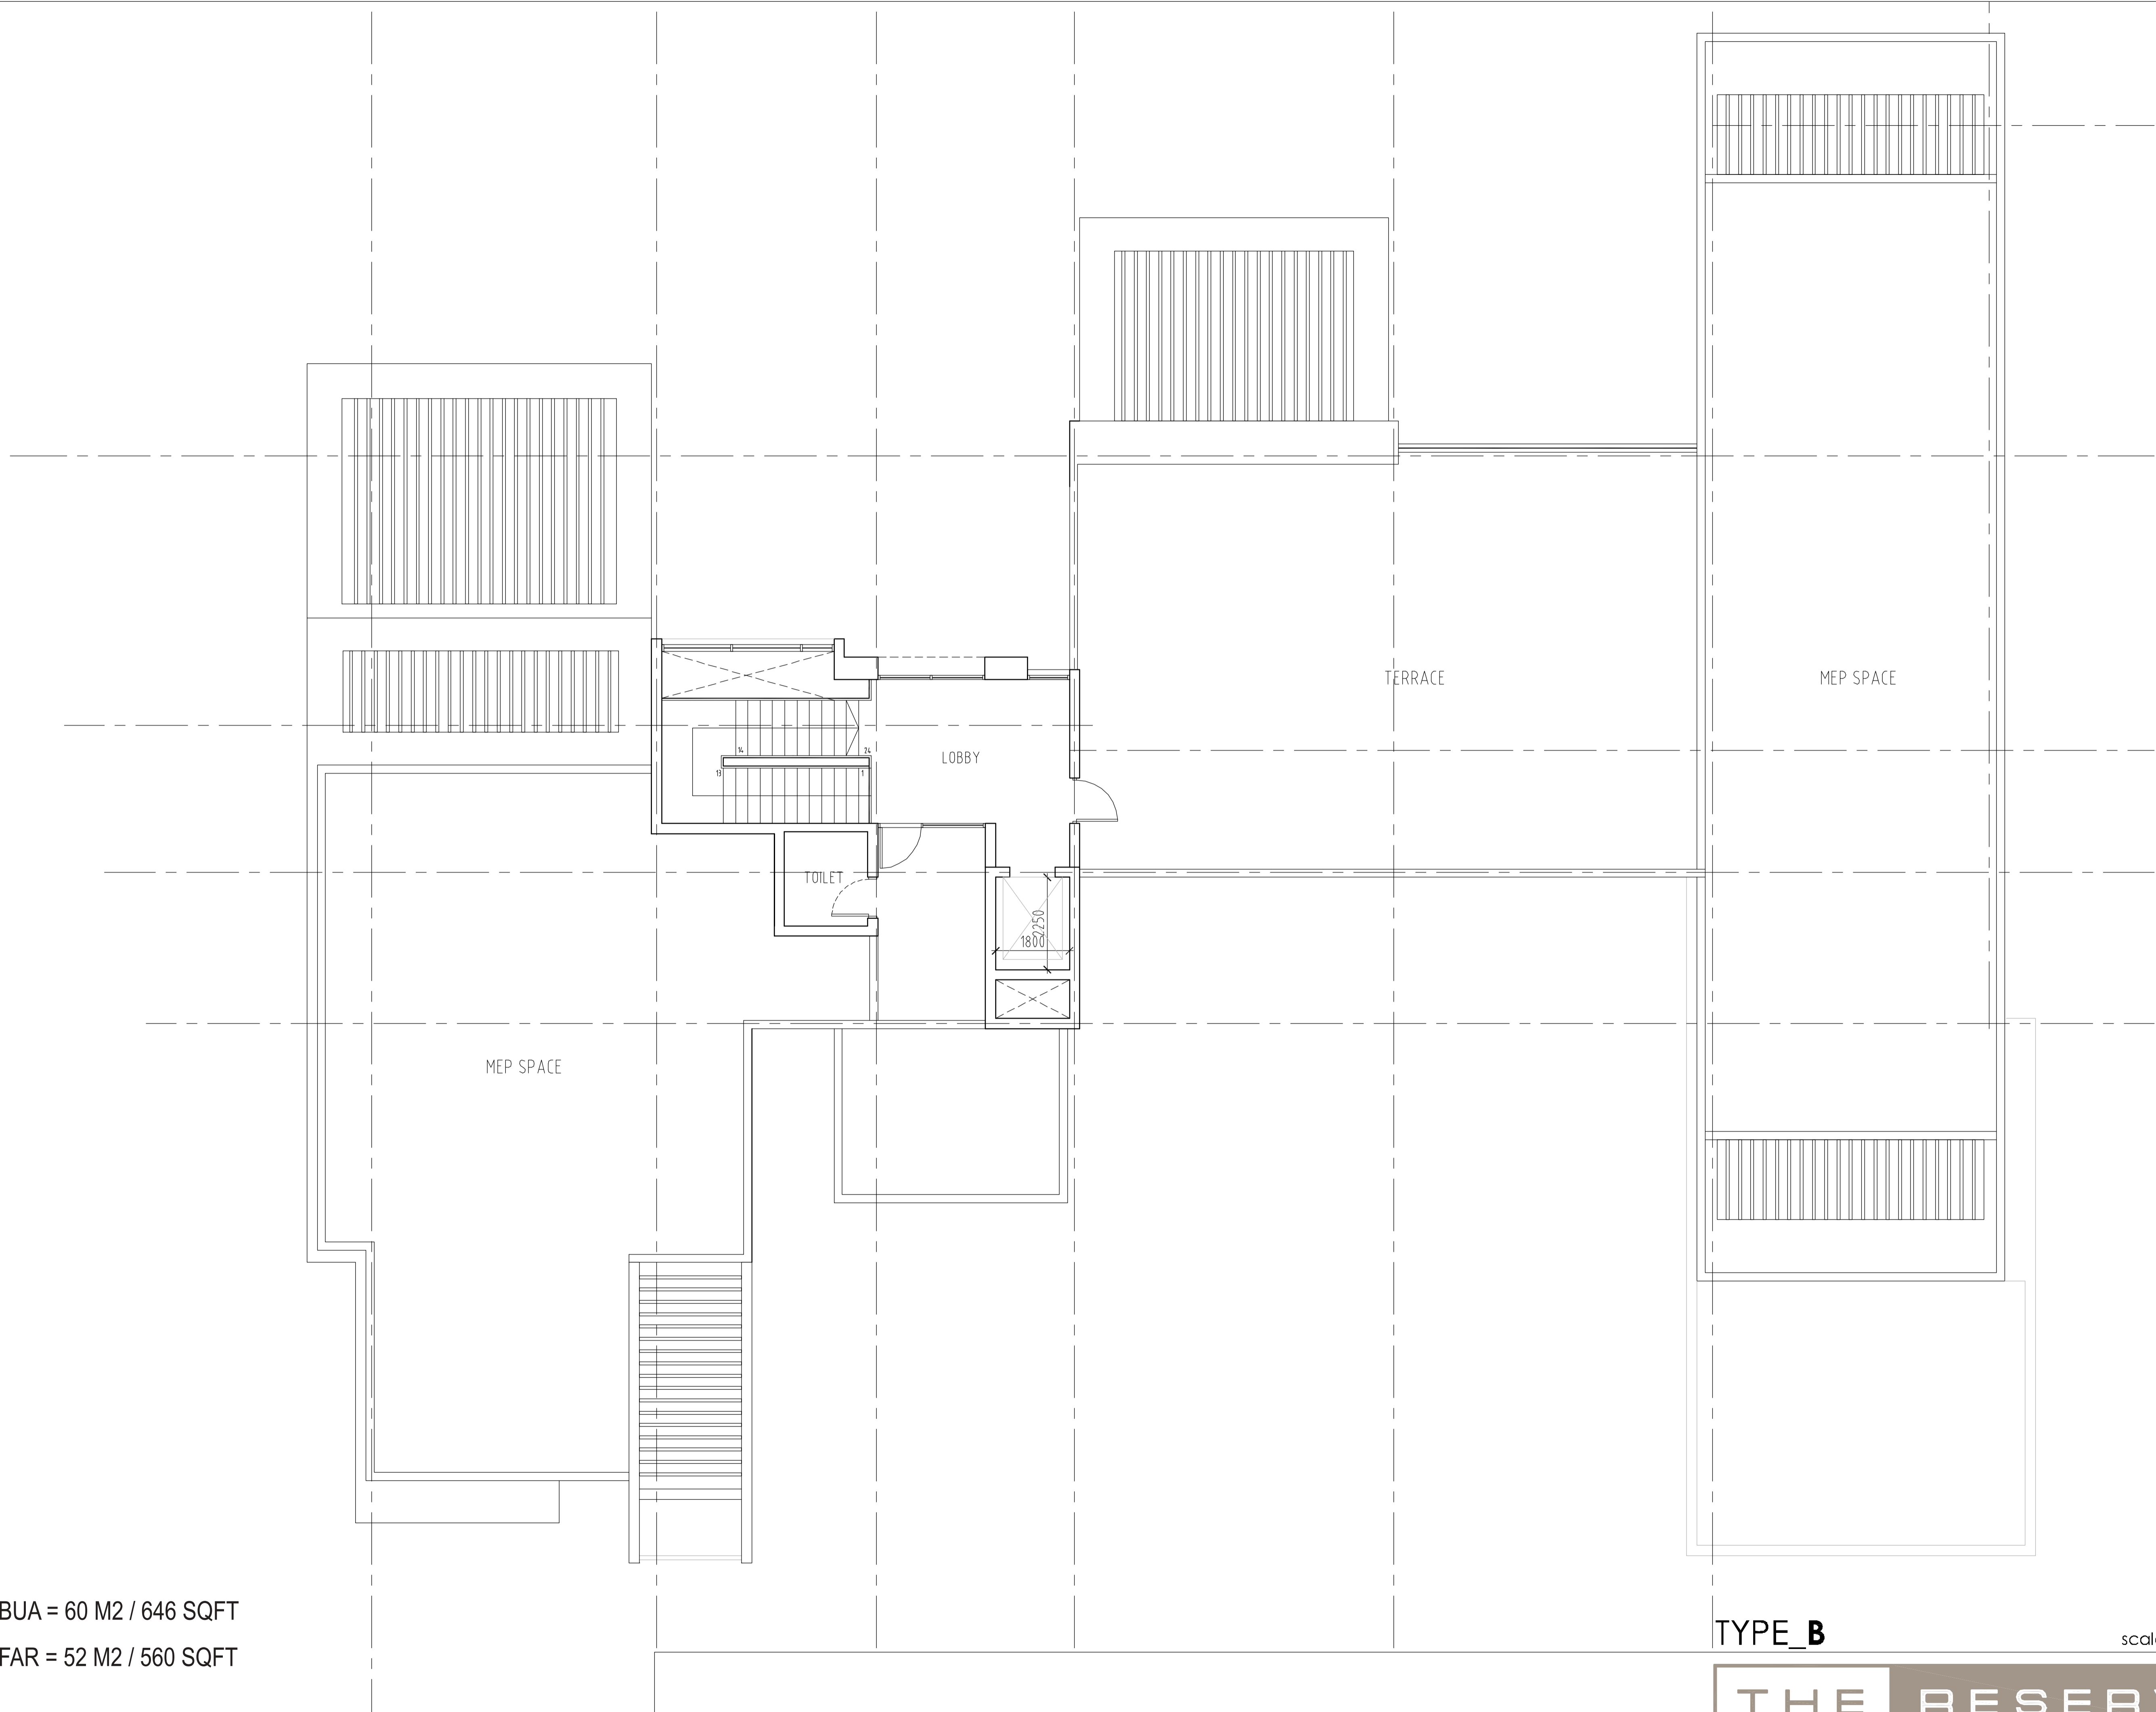

THE RESERVE

YOUR DREAM HOME IN AL BARARI

DESIGN-B FLOOR PLANS

BUA = 187 M2 / 2,013 SQFT

TYPE\_B

BASEMENT PLAN  
scale 1 : 150/A3

THE RESERVE

BUA = 734 M2 / 7,901 SQFT  
 FAR = 623 M2 / 6,706 SQFT

TOTAL BUA = 1609 M2 / 17,319 SQFT  
 TOTAL FAR = 1347 M2 / 14,499 SQFT

**TYPE B**

**GROUND FLOOR PLAN**  
 scale 1 : 150/A3

**THE RESERVE**

BUA = 628 M2 / 6,760 SQFT  
 FAR = 672 M2 / 7,233 SQFT

TYPE\_B

FIRST FLOOR PLAN  
 scale 1 : 150/A3

THE RESERVE

BUA = 60 M2 / 646 SQFT  
FAR = 52 M2 / 560 SQFT

TYPE\_B

ROOF PLAN  
scale 1 : 150/A3

THE RESERVE

albarari 

For further inquiries, please contact us at +971 4 388 6030 or [sales@albarari.com](mailto:sales@albarari.com)