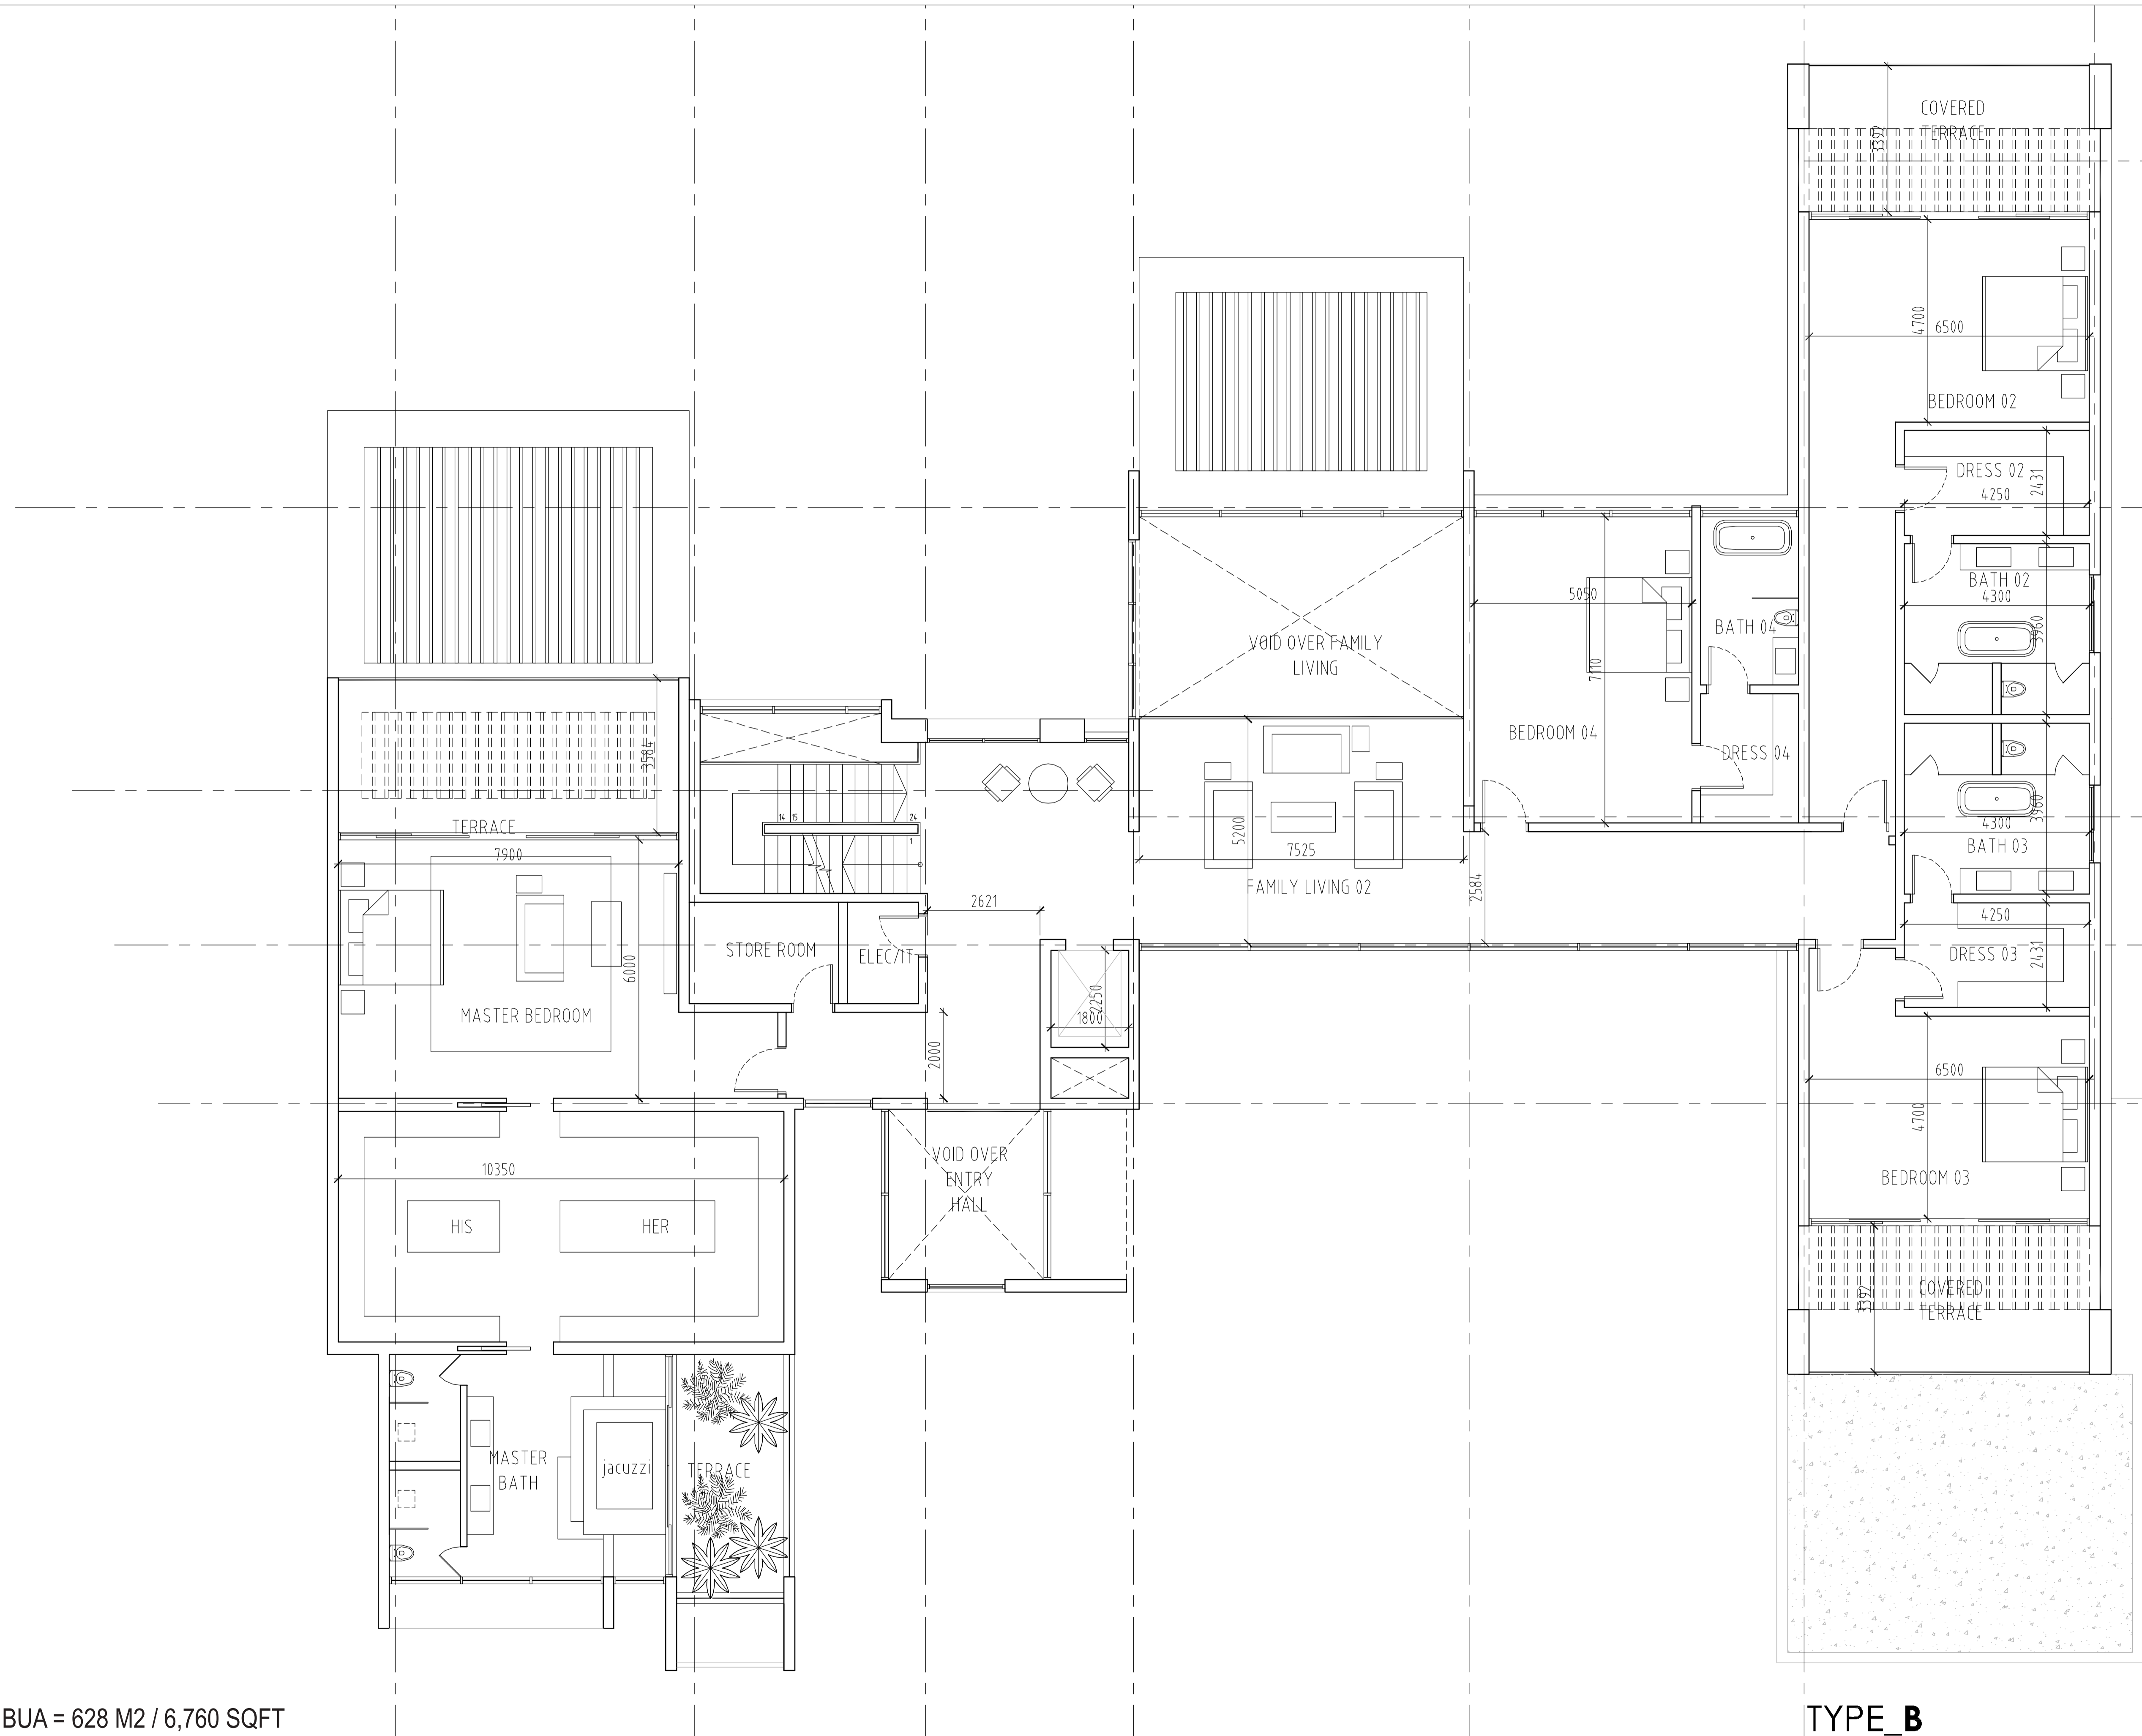

THE RESERVE

YOUR DREAM HOME IN AL BARARI

DESIGN-A FLOOR PLANS

BUA = 363 M2 / 3,907 SQFT

TYPE\_A

BASEMENT PLAN  
scale 1 : 150/A3

THE RESERVE

BUA = 552 M2 / 5,942 SQFT

THE RESERVE

YOUR DREAM HOME IN AL BARARI

DESIGN-B FLOOR PLANS

BUA = 187 M2 / 2,013 SQFT

TYPE\_B

BASEMENT PLAN  
scale 1 : 150/A3

THE RESERVE

BUA = 734 M2 / 7,901 SQFT  
 FAR = 623 M2 / 6,706 SQFT

TOTAL BUA = 1609 M2 / 17,319 SQFT  
 TOTAL FAR = 1347 M2 / 14,499 SQFT

**TYPE B**

**GROUND FLOOR PLAN**  
 scale 1 : 150/A3

**THE RESERVE**

BUA = 628 M2 / 6,760 SQFT  
 FAR = 672 M2 / 7,233 SQFT

TYPE\_B

FIRST FLOOR PLAN  
 scale 1 : 150/A3

THE RESERVE

BUA = 60 M2 / 646 SQFT  
FAR = 52 M2 / 560 SQFT

TYPE\_B

ROOF PLAN  
scale 1 : 150/A3

THE RESERVE

albarari 

For further inquiries, please contact us at +971 4 388 6030 or [sales@albarari.com](mailto:sales@albarari.com)