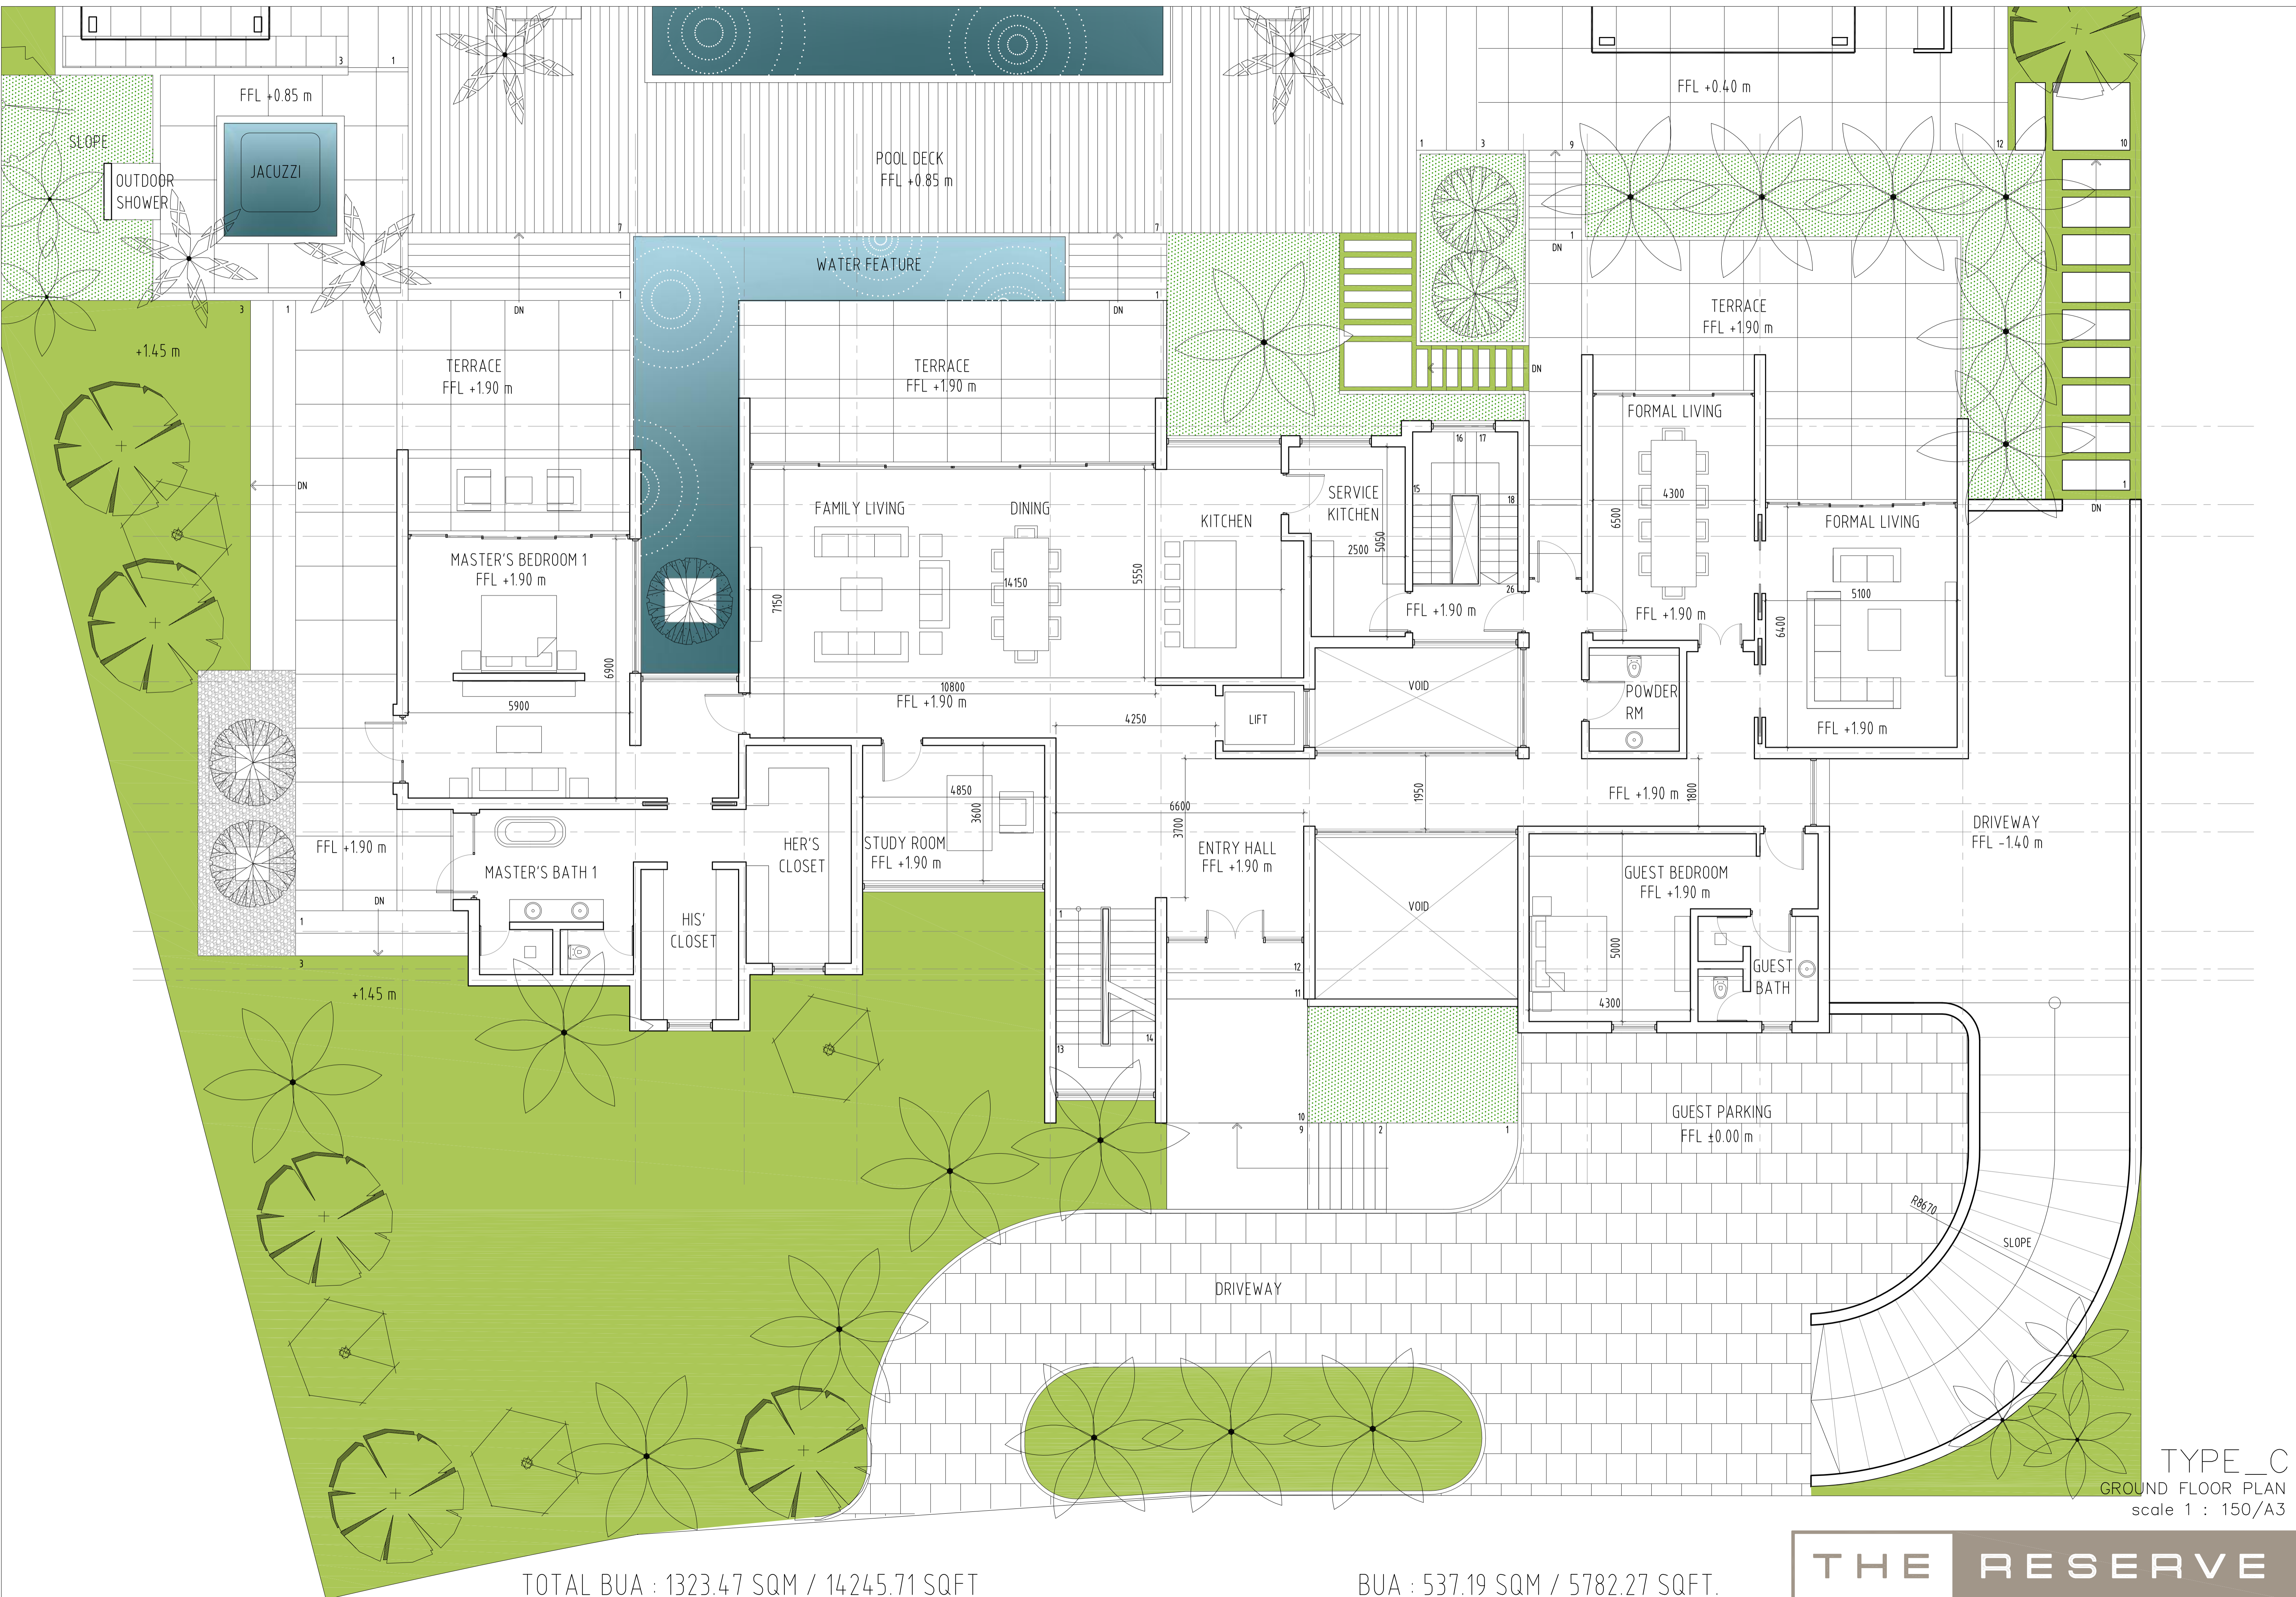

THE RESERVE

YOUR DREAM HOME IN AL BARARI

DESIGN-A FLOOR PLANS

BUA = 363 M2 / 3,907 SQFT

TYPE\_A

BASEMENT PLAN  
scale 1 : 150/A3

THE RESERVE

BUA = 552 M2 / 5,942 SQFT

THE RESERVE

BUA = 60 M2 / 646 SQFT  
FAR = 52 M2 / 560 SQFT

TYPE\_B

ROOF PLAN  
scale 1 : 150/A3

THE RESERVE

albarari 

For further inquiries, please contact us at +971 4 388 6030 or [sales@albarari.com](mailto:sales@albarari.com)

[www.albarari.com](http://www.albarari.com)  
[www.thereserve.ae](http://www.thereserve.ae)

THE RESERVE

YOUR DREAM HOME IN AL BARARI

DESIGN-C FLOOR PLANS

BUA : 294.50 SQM / 3169.97 SQFT.

TYPE\_C  
 BASEMENT FLOOR PLAN  
 scale 1 : 150/A3

TOTAL BUA : 1323.47 SQM / 14245.71 SQFT

BUA : 537.19 SQM / 5782.27 SQFT.

BUA : 428.72 SQM / 4614.70 SQFT.

TYPE\_C  
 FIRST FLOOR PLAN  
 scale 1 : 150/A3

BUA : 63.06 / 678.77 SQFT

TYPE\_C  
ROOF FLOOR PLAN  
scale 1 : 150/A3