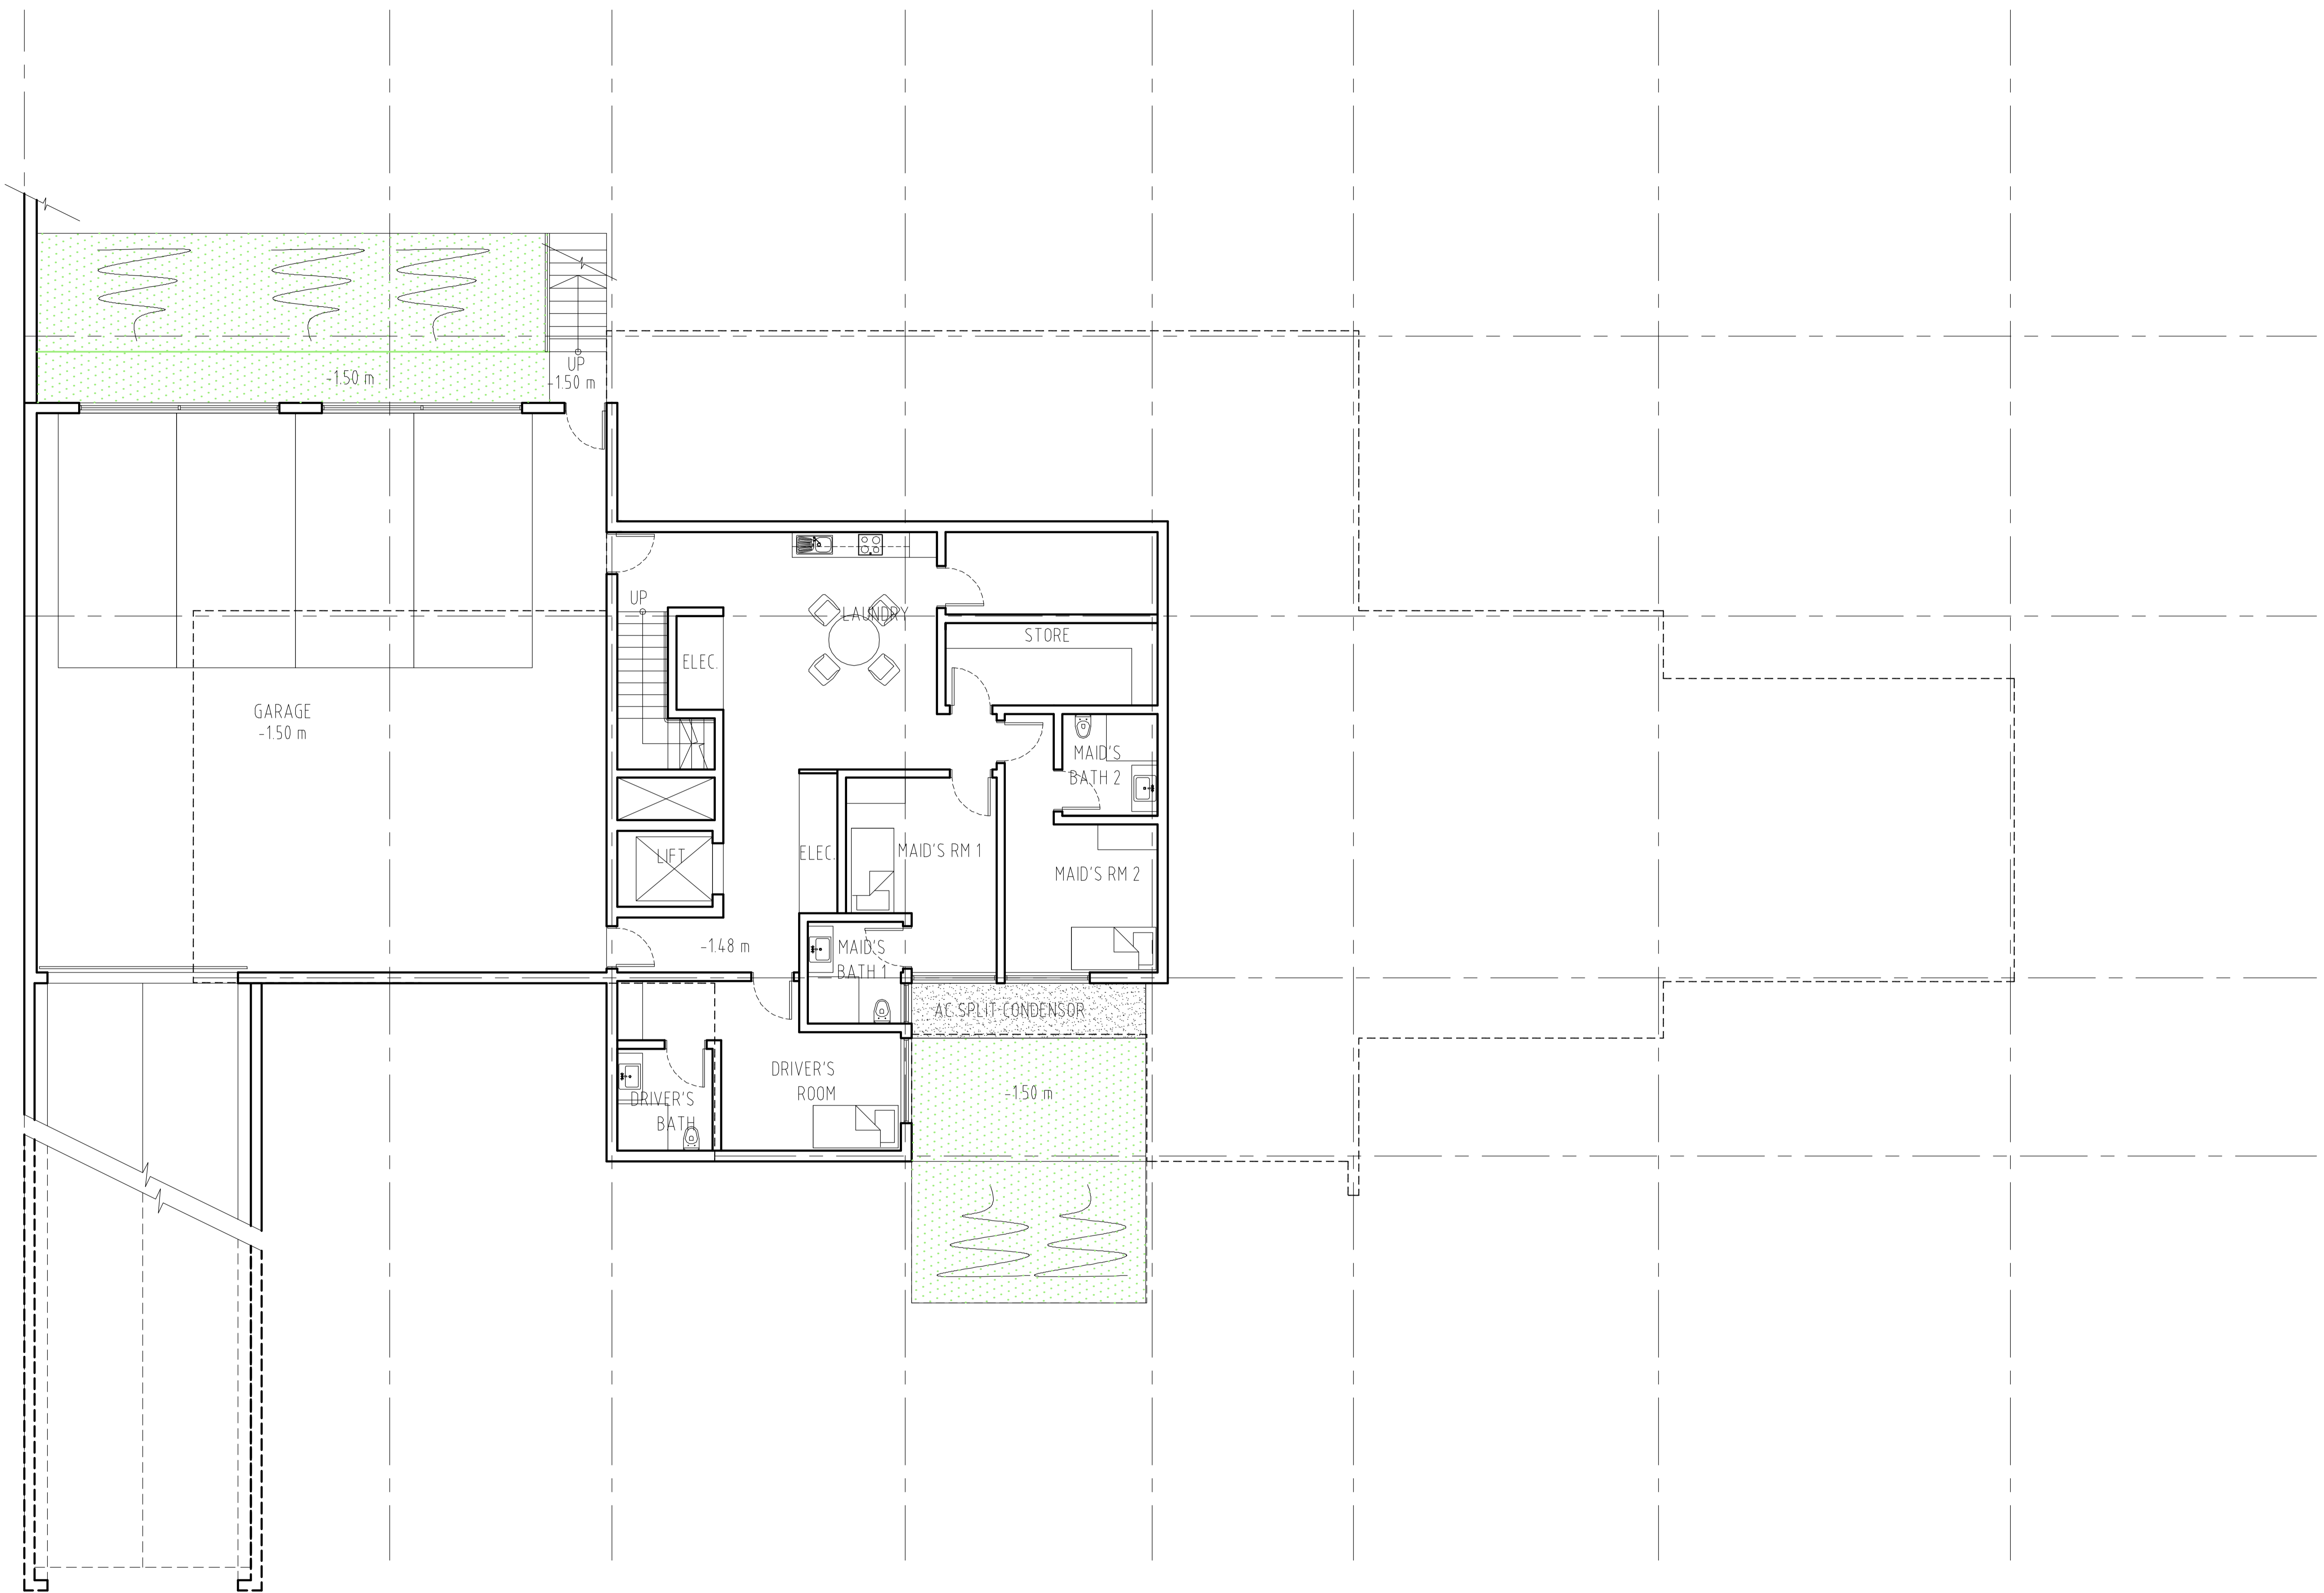

THE RESERVE

YOUR DREAM HOME IN AL BARARI

DESIGN-A FLOOR PLANS

BUA = 363 M2 / 3,907 SQFT

TYPE\_A

BASEMENT PLAN  
scale 1 : 150/A3

THE RESERVE

BUA = 552 M2 / 5,942 SQFT

FAR = 571 M2 / 6,146 SQFT

TYPE\_A

FIRST FLOOR PLAN  
scale 1 : 150/A3

THE RESERVE

BUA = 56 M2 / 603 SQFT  
FAR = 53 M2 / 570 SQFT

TYPE\_A

ROOF PLAN  
scale 1 : 150/A3

THE RESERVE

THE RESERVE

YOUR DREAM HOME IN AL BARARI

DESIGN-B FLOOR PLANS

BUA = 187 M2 / 2,013 SQFT

TYPE\_B

BASEMENT PLAN  
scale 1 : 150/A3

THE RESERVE

BUA = 734 M2 / 7,901 SQFT  
 FAR = 623 M2 / 6,706 SQFT

TOTAL BUA = 1609 M2 / 17,319 SQFT  
 TOTAL FAR = 1347 M2 / 14,499 SQFT

**TYPE B**

**GROUND FLOOR PLAN**  
 scale 1 : 150/A3

**THE RESERVE**

BUA = 628 M2 / 6,760 SQFT  
 FAR = 672 M2 / 7,233 SQFT

TYPE\_B

FIRST FLOOR PLAN  
 scale 1 : 150/A3