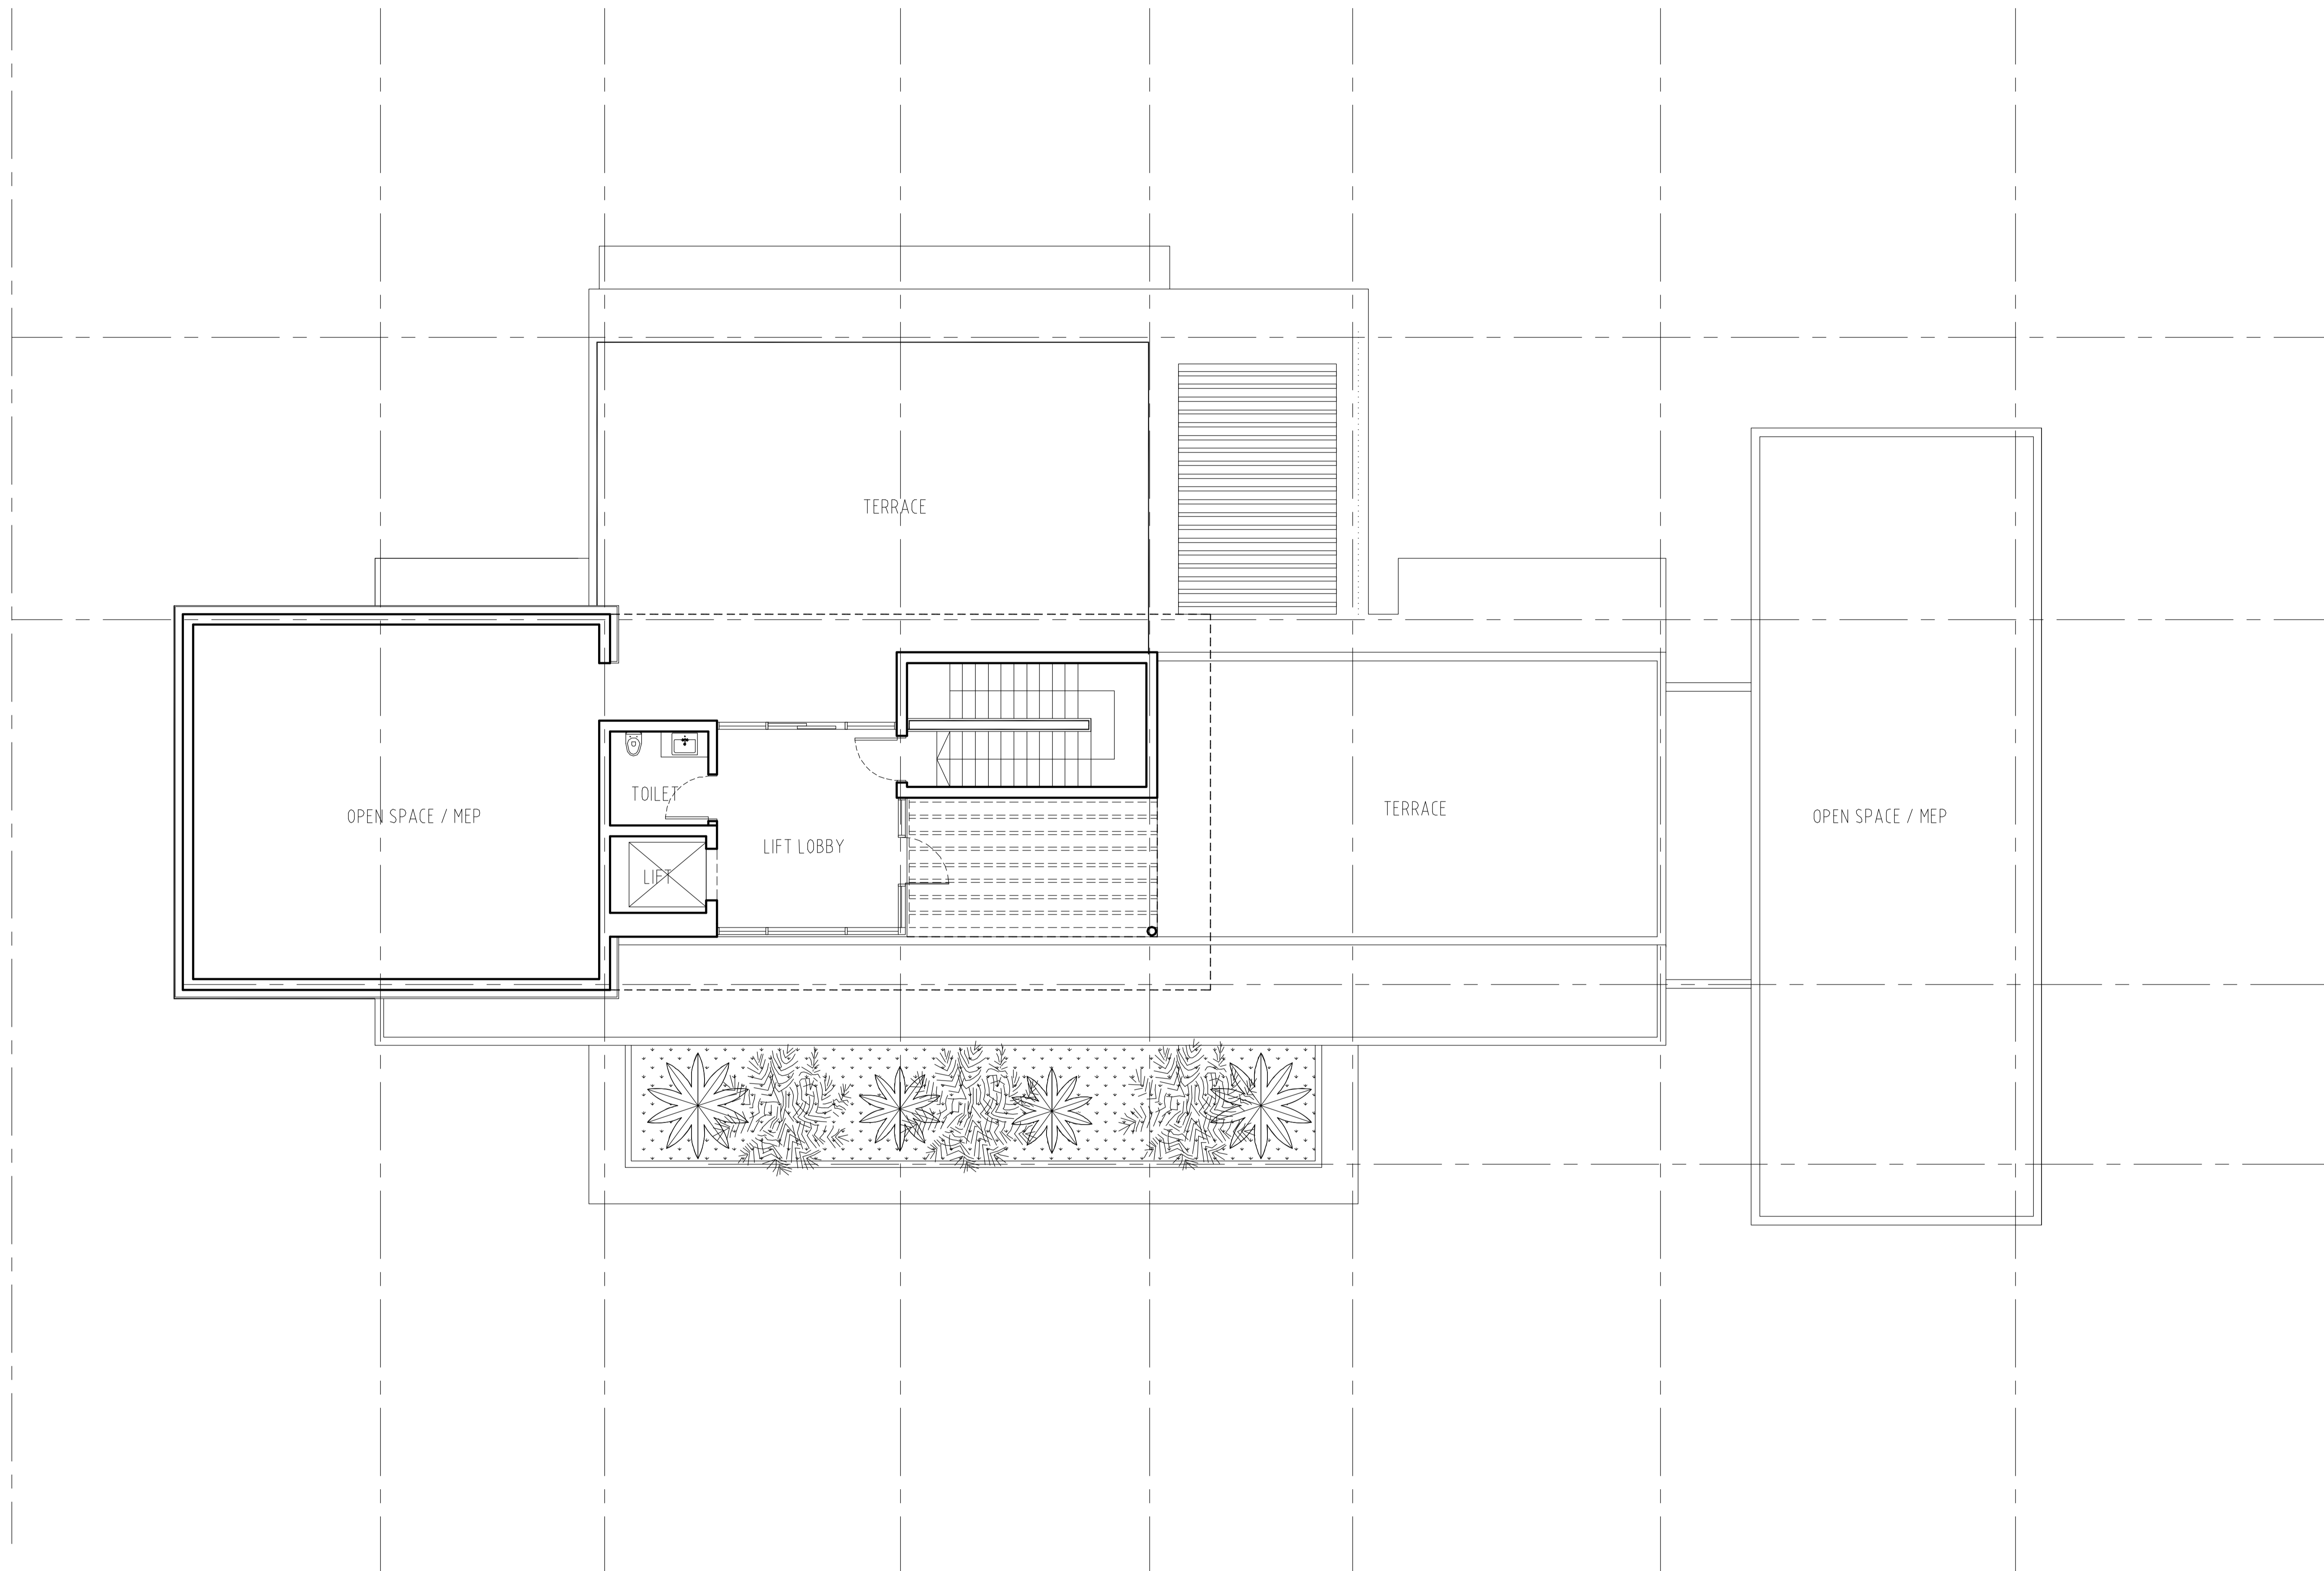

THE RESERVE

YOUR DREAM HOME IN AL BARARI

DESIGN-A FLOOR PLANS

BUA = 363 M2 / 3,907 SQFT

TYPE\_A

BASEMENT PLAN  
scale 1 : 150/A3

THE RESERVE

BUA = 552 M2 / 5,942 SQFT

FAR = 571 M2 / 6,146 SQFT

TYPE\_A

FIRST FLOOR PLAN  
scale 1 : 150/A3

THE RESERVE

BUA = 56 M2 / 603 SQFT  
FAR = 53 M2 / 570 SQFT

TYPE\_A

ROOF PLAN  
scale 1 : 150/A3

THE RESERVE

THE RESERVE

YOUR DREAM HOME IN AL BARARI

DESIGN-B FLOOR PLANS

BUA = 187 M2 / 2,013 SQFT

TYPE\_B

BASEMENT PLAN  
scale 1 : 150/A3

THE RESERVE

BUA = 734 M2 / 7,901 SQFT  
 FAR = 623 M2 / 6,706 SQFT

[www.albarari.com](http://www.albarari.com)  
[www.thereserve.ae](http://www.thereserve.ae)

THE RESERVE

YOUR DREAM HOME IN AL BARARI

DESIGN-C FLOOR PLANS

BUA : 294.50 SQM / 3169.97 SQFT.

TYPE\_C  
 BASEMENT FLOOR PLAN  
 scale 1 : 150/A3